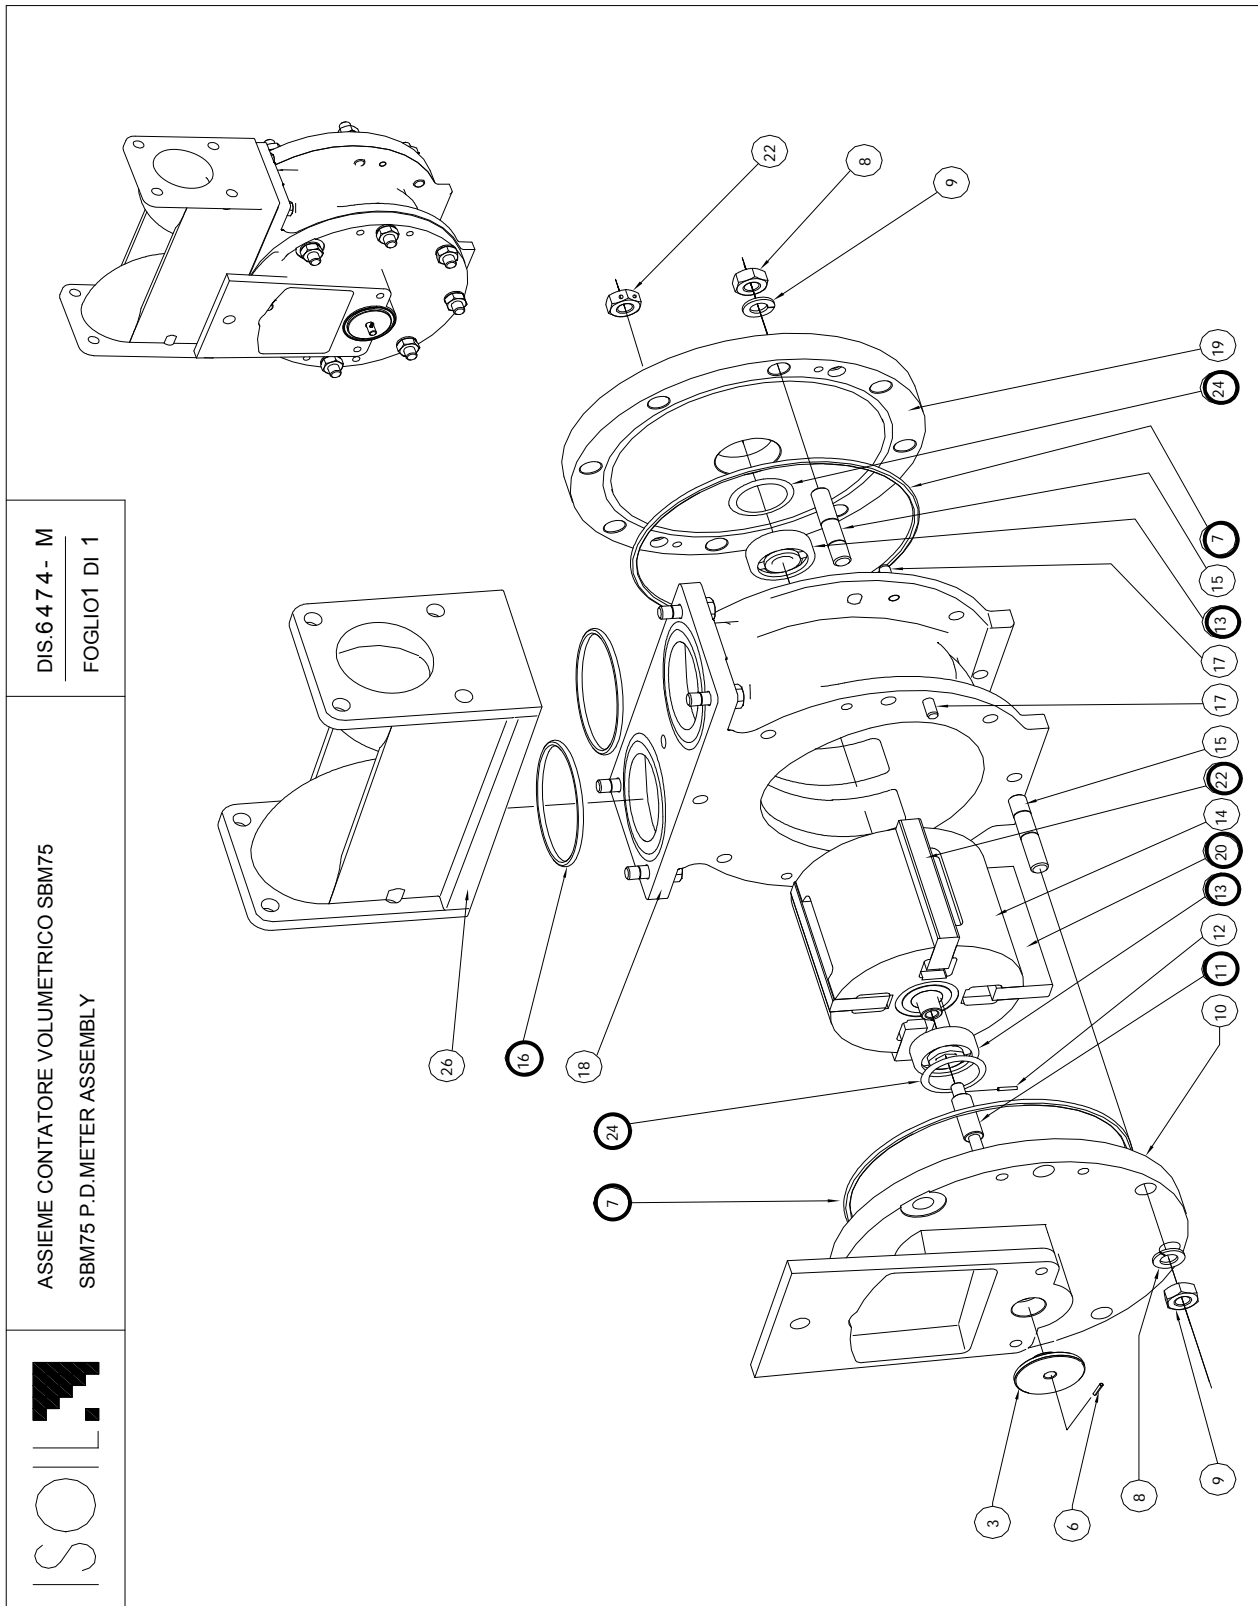

METER ISOIL SBM 75

DIS.6474- M
FOGLIO1 DI 1

ASSIEME CONTATORE VOLUMETRICO SBM75
SBM75 P.D.METER ASSEMBLY