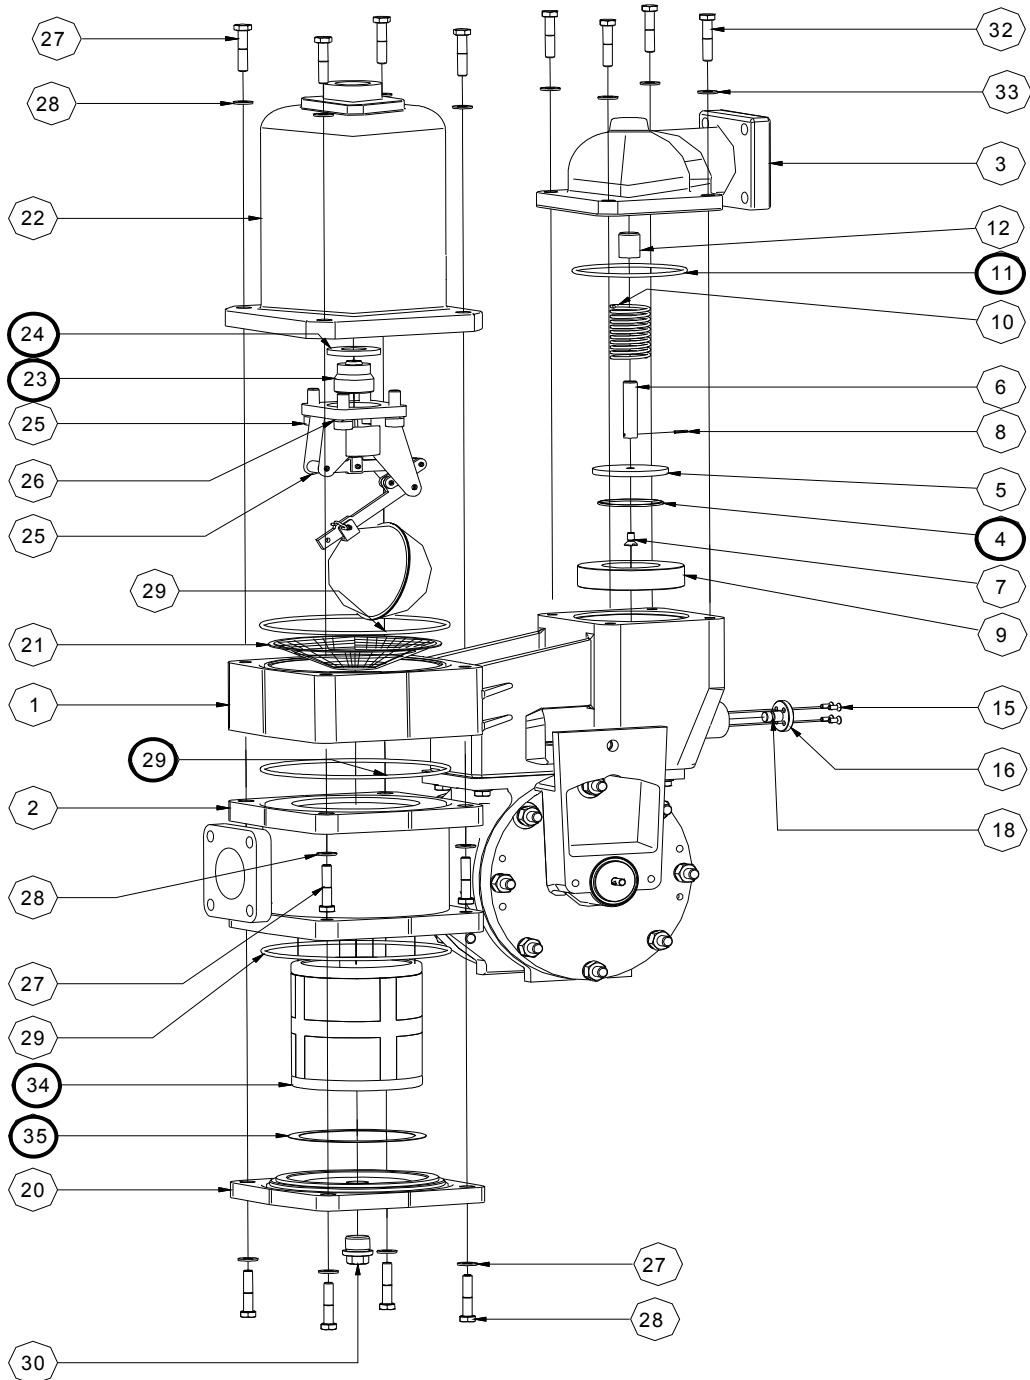

**METER ISOIL SBM 75**

DIS.6474- M  
FOGLIO1 DI 1

ASSIEME CONTATORE VOLUMETRICO SBM75  
SBM75 P.D.METER ASSEMBLY

## METER ISOIL SBM 75

Article code	Description	Quantity	Reference	Wear parts	Notes
227652	Valve seal (Viton® *)	1	4 - page 2		▲
227636	Cover O'ring	2	7 - page 1		▲
227641	Outlet shaft	1	11 - page 1		▲
227631	Valve body O'ring (Viton® *)	1	11 - page 2		▲
227642	Ball bearing	2	13 - page 1		▲
227643	Cover O'ring	2	16 - page 1		▲
227639	Vane pair assembly (Rilsan right hand)	1	20 - page 1	X	◆
227640	Vane pair assembly (Rilsan left hand)	1	22 - page 1	X	◆
227634	Piston bronze	1	23 - page 2		▲
227633	Valve seal (Viton® *)	1	24 - page 2		▲
227644	Rotor shim (0.025)	2	24 - page 1		▲
227645	Rotor shim (0.050)	2	24 - page 1		▲
227646	Rotor shim (0.10)	2	24 - page 1		▲
227647	Rotor shim (0.20)	2	24 - page 1		▲
227648	Rotor shim (0.30)	2	24 - page 1		▲
227649	Rotor shim (1.00)	2	24 - page 1		▲
227669	Gasket	3	29 - page 2		▲
227653	Strainer basket 60 mesh	1	34 - page 2		▲
229014	Strainer basket 100 mesh	1	34 - page 2		▲
227654	Strainer seal	1	35 - page 2		▲
227684	Spring	1	8 - page 7		▲
226691	Lip seal (not shown)	1	-		▲
227650	Cover shim (0.05) (not shown)	1	-		▲
227651	Cover shim (0.10) (not shown)	1	-		▲

## Air Separator / SBM75 / SBM150

Article code	Description	Quantity	Reference	Wear parts	Notes
227684	Spring	1	8 - page 7		▲
227633	Valve seal (Viton® *) (no item number)	1	page 7		▲
227634	Piston bronze (no item number)	1	page 7		▲
228409	Complete cap assembly	1	1 - page 6		◆
229091	Float and valve assembly	1	2 - page 6		◆