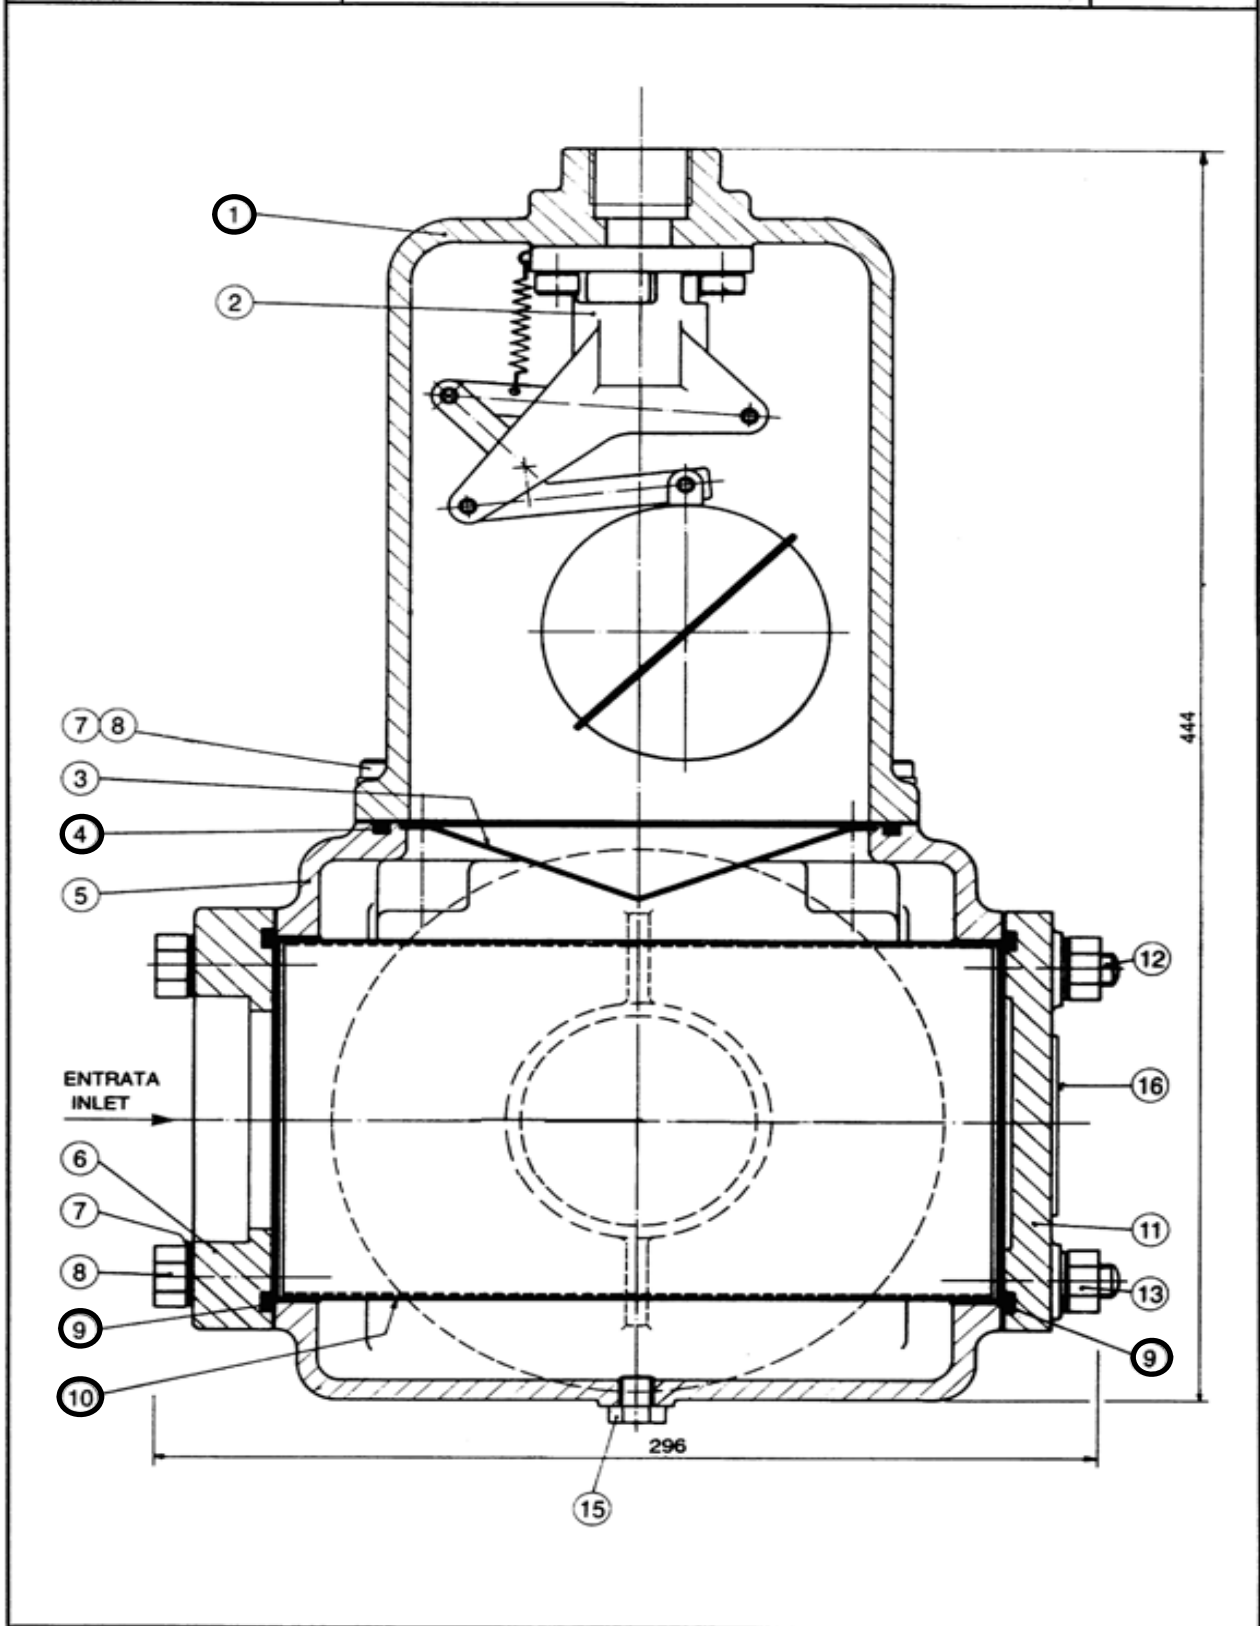

Air Separator / Strainer SBM150

ISOIL

FILTRO DEGASATORE TIPO LS-AS 150
STRAINER AIR SEPARATOR TYPE LS-AS 150

Dis. 570