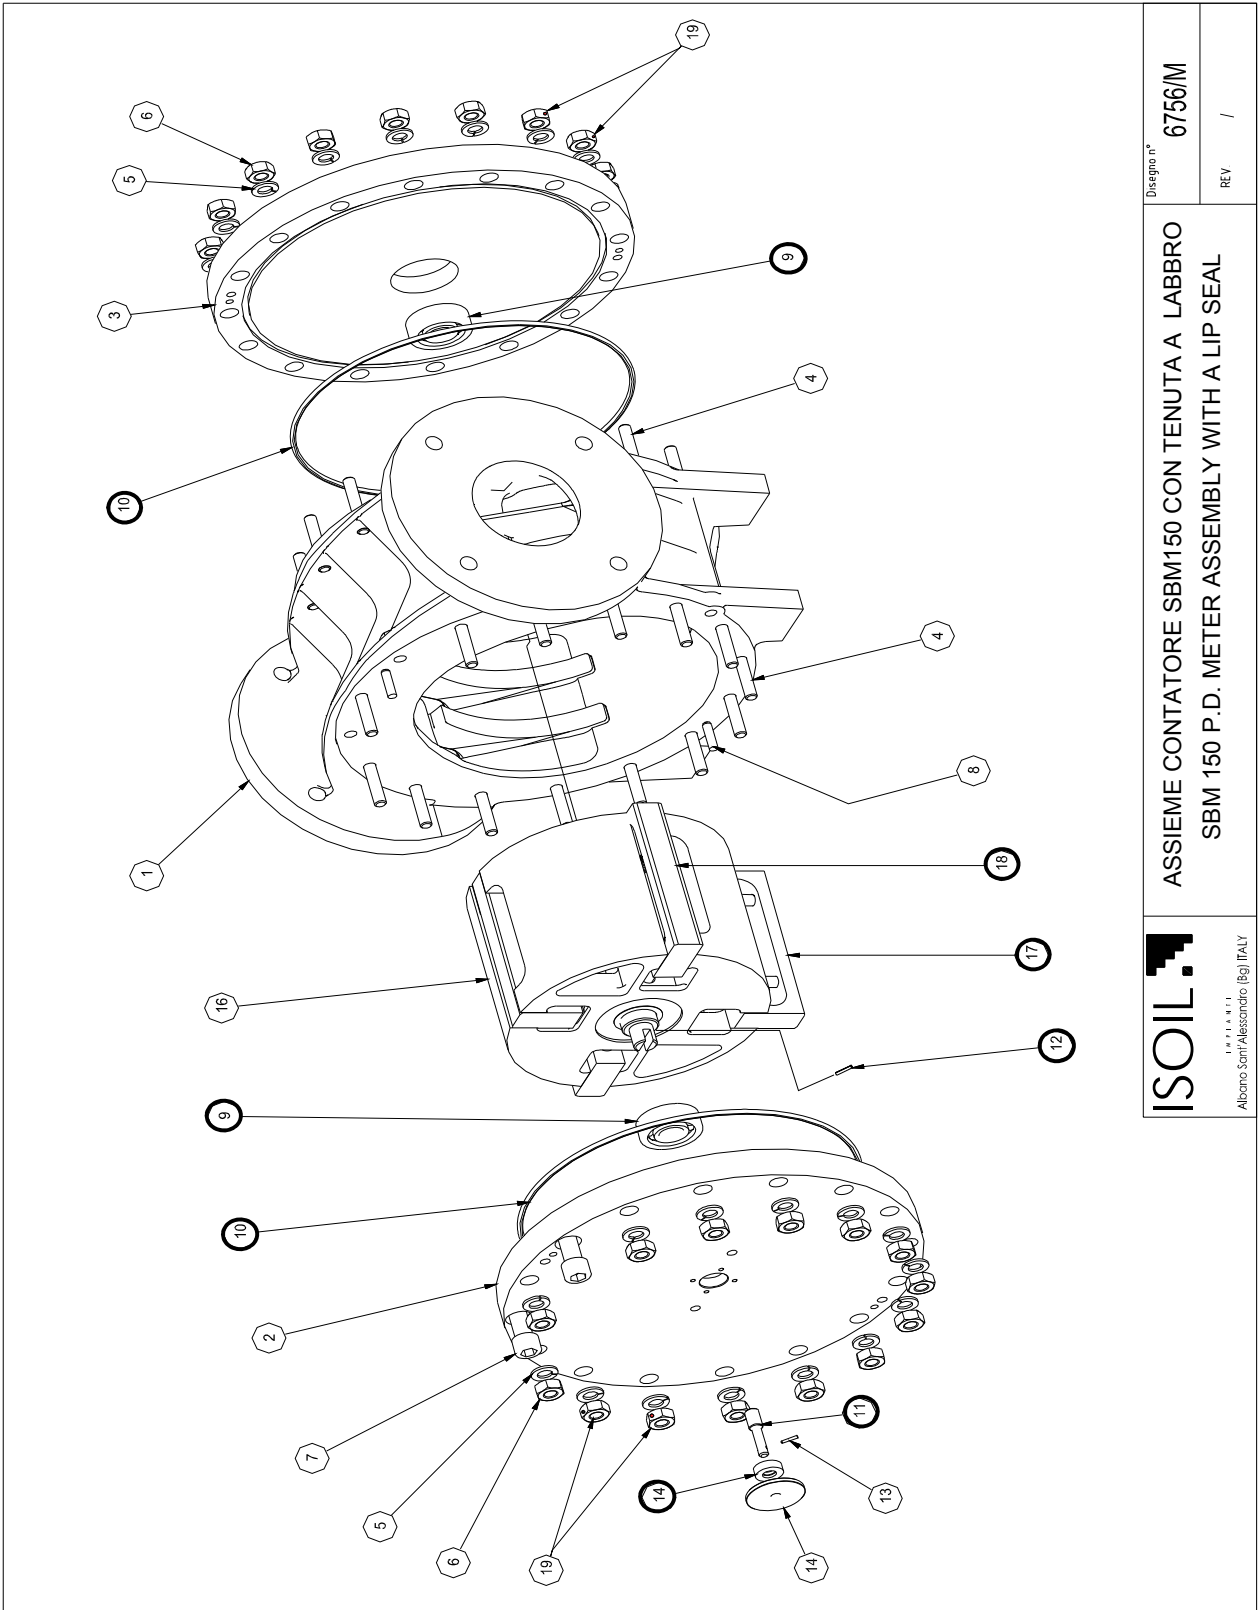

METER ISOIL SBM 150

  S.p.A. Albano Scm/Alessandro (Bg) ITALY	Disegno n° 6756/M
	ASSIEME CONTATORE SBM150 CON TENUTA A LABBRO SBM 150 P.D. METER ASSEMBLY WITH A LIP SEAL
REV /