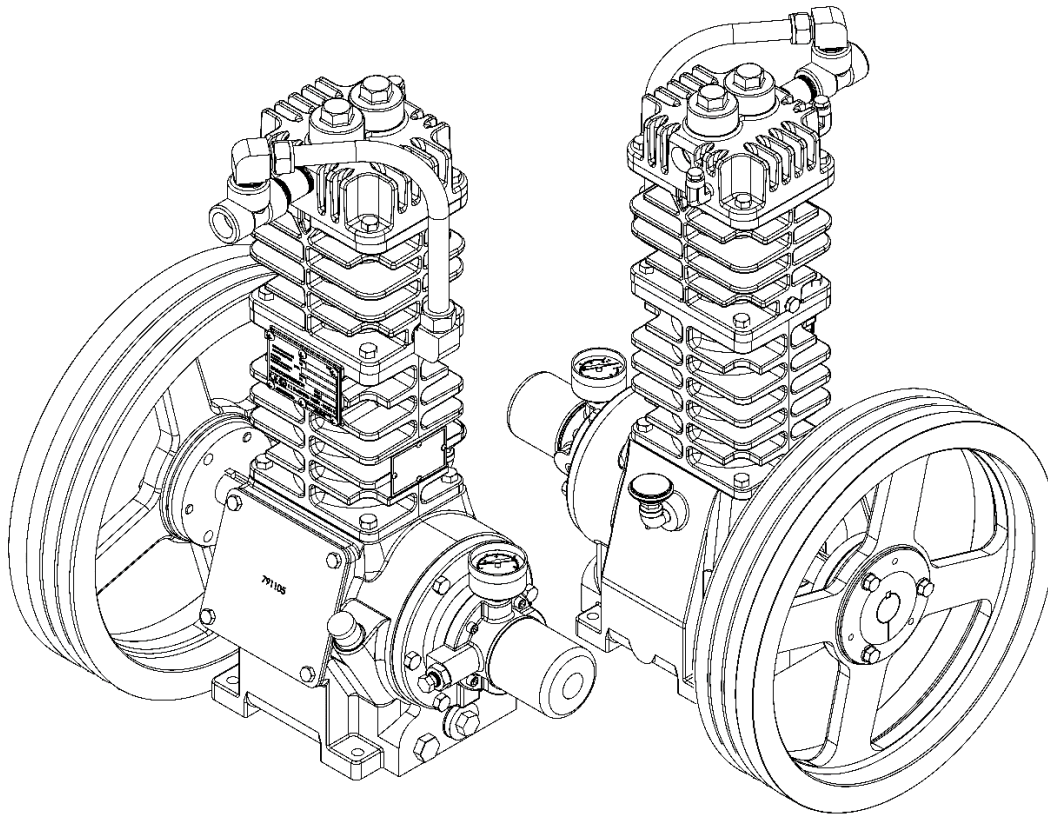

## LB081B PARTS LIST

Serial # \_\_\_\_\_

ID# \_\_\_\_\_

### Gasket Set, Repair Kits and Special Tools

|  |                   |        |
|--|-------------------|--------|
| Gasket Set   | Buna-N & Aluminum | 791197 |
| Top End Repair Kit   |                   | 791129 |
| Includes Piston Rings & Expanders, Packing Sets, Valves, Gaskets<br>Oil Filter & O-rings     |                   |        |
| Intermediate Repair Kit  |                   | 791130 |
| Includes Top End Kit plus Wrist Pins & Bushings, Connecting Rod<br>Bearings, and Crossheads. |                   |        |
| Packing Installation Tool  |                   | 790536 |
| Spanner Wrench, 1/4" Adjustable  |                   | 790316 |
| Wrench for Valve Hold Down Screw   |                   | 790535 |
| Tool Kit   |                   | 790199 |

### Bulletins Needed For Complete Parts List

|           |        |
|-----------|--------|
| This page | 5E-080 |
| Crankcase | 5F-050 |
| Oil Pump  | 5G-011 |
| Flywheel  | 5H-010 |
| Crosshead | 5J-080 |
| Cylinder  | 5L-060 |
| Head      | 5M-040 |