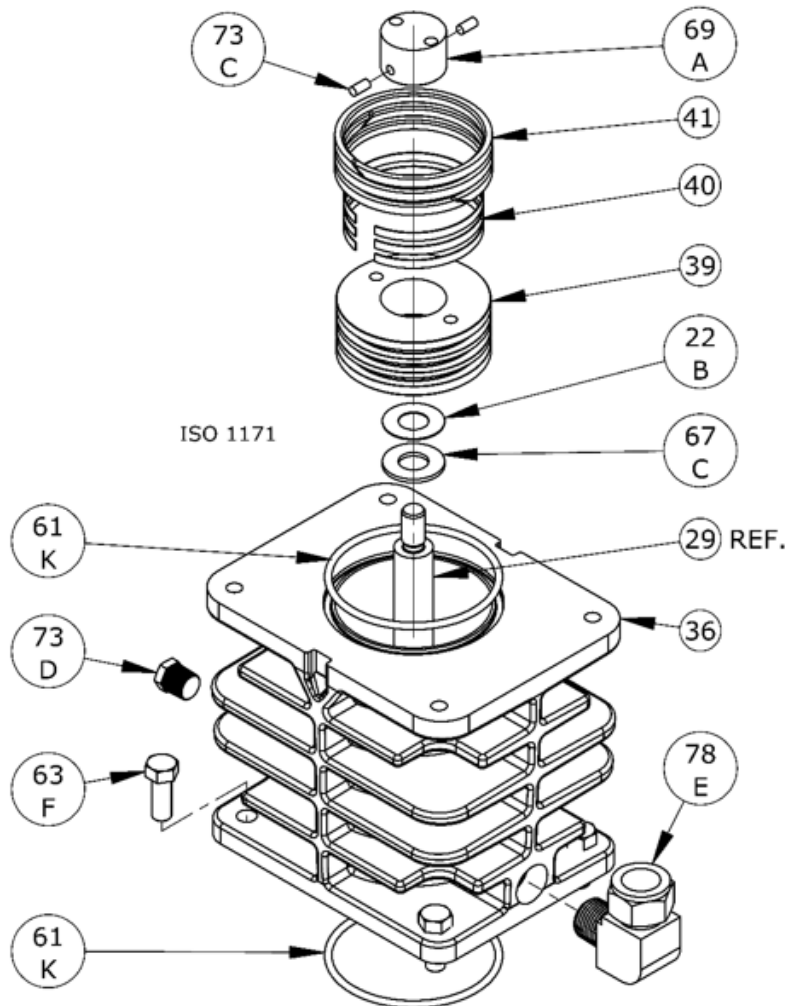

Cylinder Assembly: Model LB081B, LB082B ISO1171

Ref	Description	Qty	Part No
22B	Piston Shim - 0.015	AR	792034
	Piston Shim - 0.007	AR	792050
36	Cylinder	1	791201
39	Piston	1	792031
40	Expander	3	792022
41	Piston Ring	3	792018
61K	O-Ring *	2	792112
63F	Capscrew - Hex Hd	4	792093
67C	Thrust Washer	1	792033
69A	Piston Nut	1	793022
73C	Lock Plug *	2	793028
73D	Pipe Plug	1	793498
78E	Tubing Elbow, Suction Pipe	1	790392

* Included in Gasket Sets