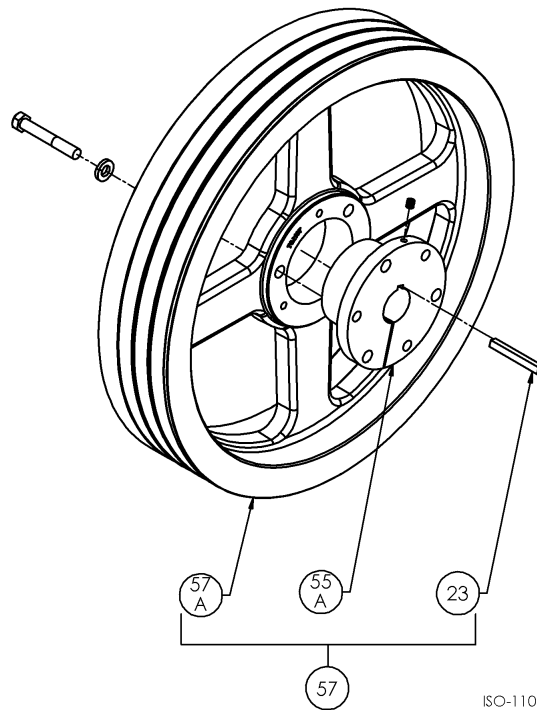

Flywheel Assembly:

Models LB081B, LB082B, LB161B, LB162B

Ref	Description	Qty	Part No
23	Key	1	792167
55A	Hub (SF 1.25")	1	790563
57	Flywheel Assembly	1	792073
57A	Flywheel	1	792197

S1106

Models LB361B, LB362C

Ref	Description	Qty	Part No
23	Key	1	793167
55A	Hub	1	790143
57	Flywheel Assembly	1	793047
57A	Flywheel	1	792197