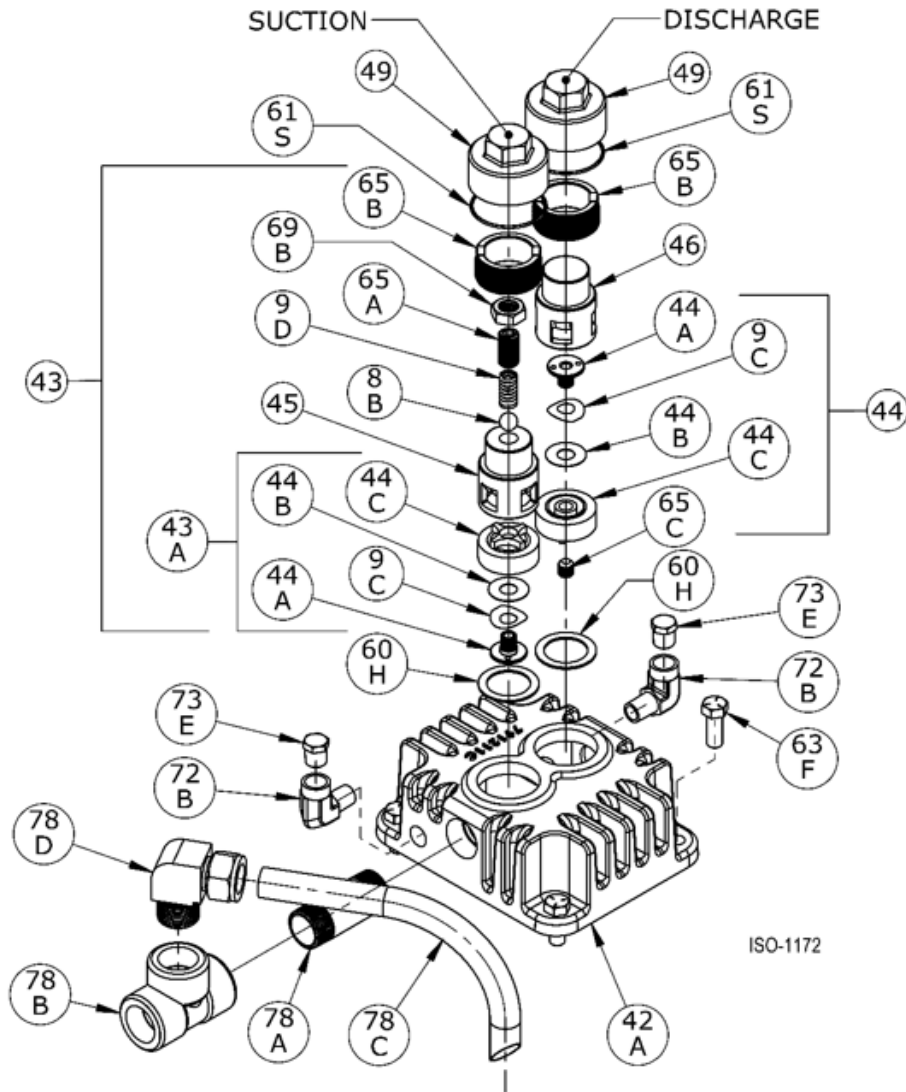

\* Included in Gasket Sets

\*\* Must be honed after installing

Cylinder Assembly: Model LB081B, LB082B ISO1171

| Ref | Description                | Qty | Part No |
|-----|----------------------------|-----|---------|
| 22B | Piston Shim - 0.015        | AR  | 792034  |
|     | Piston Shim - 0.007        | AR  | 792050  |
| 36  | Cylinder                   | 1   | 791201  |
| 39  | Piston                     | 1   | 792031  |
| 40  | Expander                   | 3   | 792022  |
| 41  | Piston Ring                | 3   | 792018  |
| 61K | O-Ring *                   | 2   | 792112  |
| 63F | Capscrew - Hex Hd          | 4   | 792093  |
| 67C | Thrust Washer              | 1   | 792033  |
| 69A | Piston Nut                 | 1   | 793022  |
| 73C | Lock Plug *                | 2   | 793028  |
| 73D | Pipe Plug                  | 1   | 793498  |
| 78E | Tubing Elbow, Suction Pipe | 1   | 790392  |

\* Included in Gasket Sets

Head Assembly: Models LB081B, LB082B

ISO1172

| Ref | Description                | Qty | Part No |
|-----|----------------------------|-----|---------|
| 8B  | Liquid Relief Valve Ball   | 1   | 792042  |
| 9C  | Valve Spring               | 2   | 792038  |
| 9D  | Liquid Relief Valve Spring | 1   | 792045  |
| 42A | Head                       | 1   | 791211  |
| 43  | Suction Valve Assembly     | 1   | 792269  |
| 43A | Valve Sub-Assembly         |     | 792259  |
| 44  | Discharge Valve Assembly   | 1   | 792279  |
| 44A | Valve Bumper               | 2   | 792235  |
| 44B | Valve Disc                 | 2   | 792037  |
| 44C | Valve Body                 | 2   | 792236  |
| 45  | Liquid Relief Valve Body   | 1   | 792046  |
| 46  | Cage                       | 1   | 792051  |
| 49  | Valve Cap                  | 2   | 792003  |