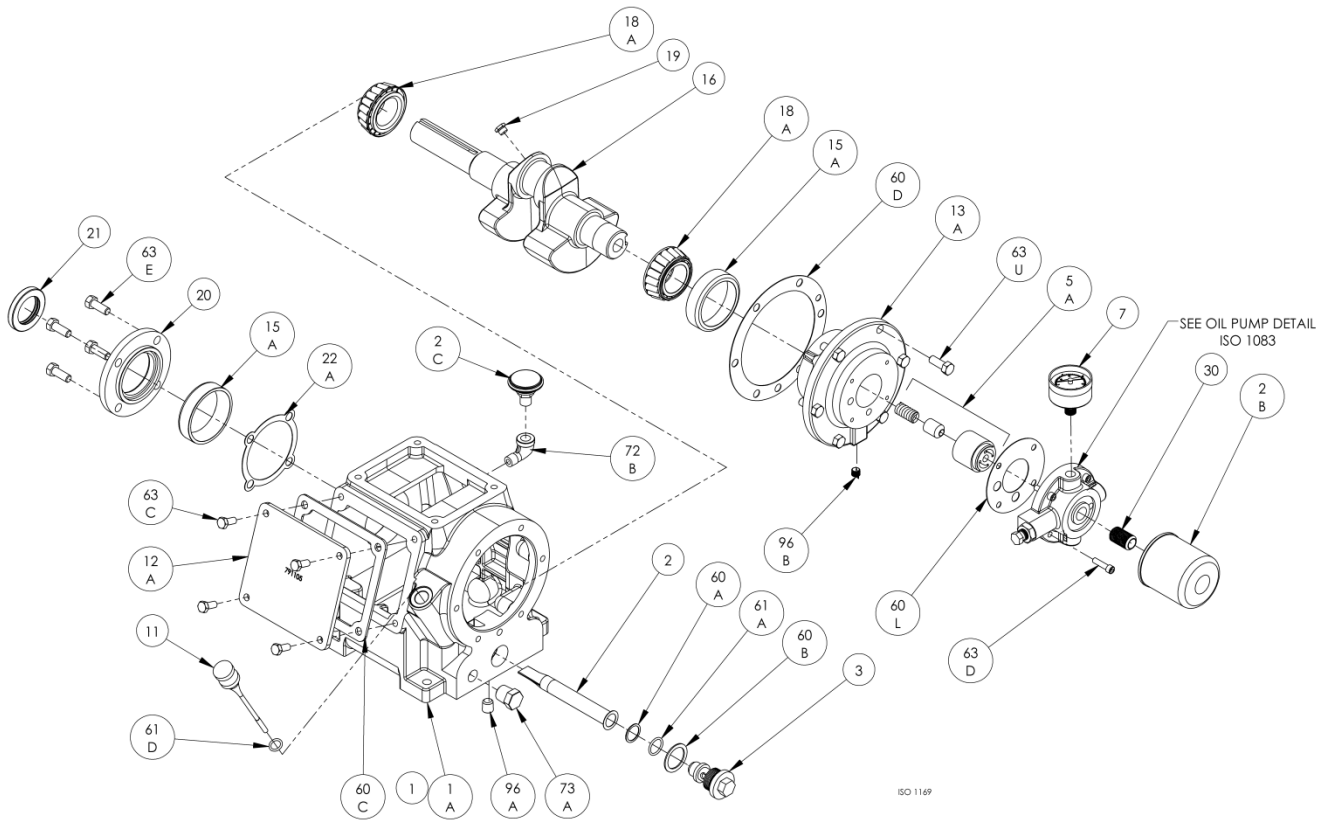

Crankcase Assembly: Models LB081B, LB082B

ISO1169

Ref	Description	Qty	Part No
1	Crankcase Assembly – with Oil Filter	1	791241
1A	Crankcase	1	791202
2	Oil Intake Screen	1	792135
2B	Oil Filter	1	794726
2C	Breather Filter	1	792070
3	Oil Screen Plug	1	792145
5A	Oil Pump Kit	1	794760
7	Oil Pressure Gauge	1	790012
11	Oil Bayonet Assembly	1	792162
12A	Inspection Plate	1	791105
13A	Bearing Carrier	1	792104
15A	Bearing Cup	2	793126
16	Crankshaft Assembly (w/ 18A,19)	1	791257
18A	Bearing Cone	2	793142
19	Orifice	1	792146
20	Bearing Cover Plate	1	793106
21	Oil Seal	1	793143

Ref	Description	Qty	Part No
22A	Bearing Adjustment Shim Kit	1	793133
30	Oil Filter Fitting	1	794725
60A	Gasket - Oil Screen *	1	792136
60B	Gasket - Oil Screen Plug *	1	792123
60C	Gasket - Inspection Plate *	1	791222
60D	Gasket - Bearing Carrier Assembly*	1	792124
60L	Gasket - Oil Pump Cover *	1	794721
61A	O-Ring - Oil Screen *	1	792175
61D	O-Ring - Oil Bayonet *	1	792174
63C	Capscrew - Hex Hd	4	793116
63D	Capscrew - Soc Hd	4	790559
63E	Capscrew - Hex Hd	4	792093
63U	Capscrew - Hex Hd	6	792093
72B	Elbow	1	790453
73A	Pipe Plug	1	792166
96A	Pipe Plug	1	790488
96B	Pipe Plug	1	790309

* Included in Gasket Sets