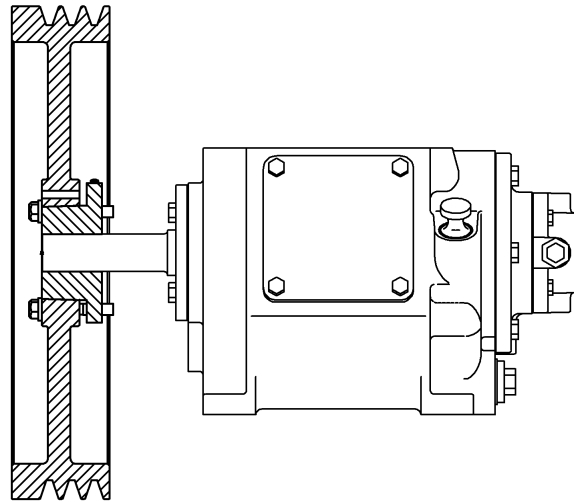

Flywheel Assembly:

Models LB081B, LB082B, LB161B, LB162B

Ref	Description	Qty	Part No
23	Key	1	792167
55A	Hub (SF 1.25")	1	790563
57	Flywheel Assembly	1	792073
57A	Flywheel	1	792197

S1106

Models LB361B, LB362C

Ref	Description	Qty	Part No
23	Key	1	793167
55A	Hub	1	790143
57	Flywheel Assembly	1	793047
57A	Flywheel	1	792197