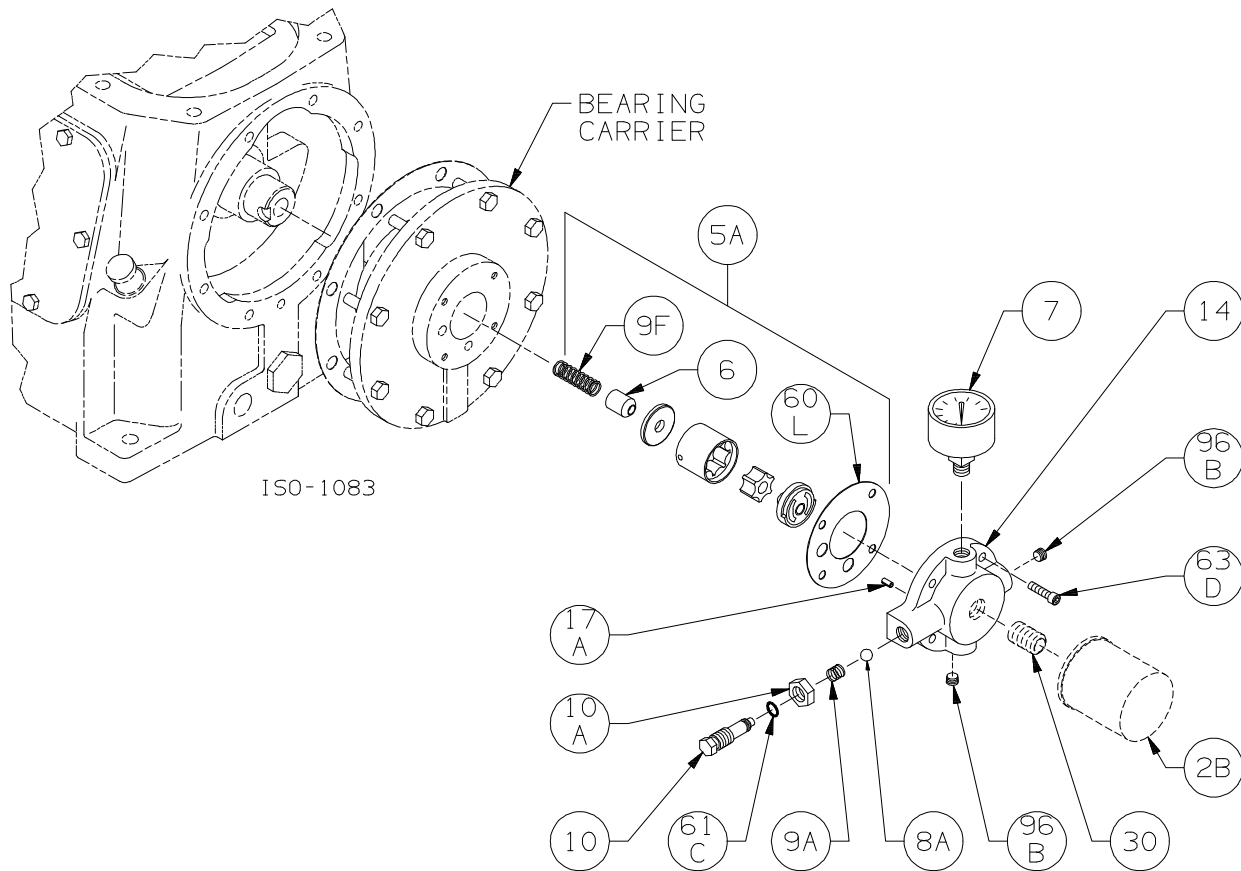

Oil Pump Detail:

Models LB081B, LB082B, LB161B, LB162B, LB361B, LB362C,
LB601B, LB602B, LB602C, LB942A, LB942B, LB943B

ISO1083

Ref	Description	Qty	Part No
2B	Oil Filter	1	794726
5A	Oil Pump Kit (with 6, 9F, 60L)		794760
6	Oil Pump Cone	1	794750
7	Oil Pressure Gauge	1	790012
8A	Oil Pressure Adj. Ball	1	792154
9A	Oil Pressure Adj. Spring	1	792153
9F	Oil Pump Spring	1	794751
10	Oil Pressure Adj. Screw	1	792148
10A	Locknut	1	792152

Ref	Description	Qty	Part No
14	Oil Pump Cover Assembly - For Filter	1	794764
	Oil Pump Cover Assembly (both include 17A, 96B)		794763
17A	Roll Pin	1	794753
30	Oil Filter Fitting	1	794725
60L	Gasket - Oil Pump Cover *	1	794721
61C	O-Ring - Adjusting Screw *	1	792168
63D	Capscrew - Socket Head	4	790559
96B	Pipe Plug	2	790309

* Included in Gasket Sets