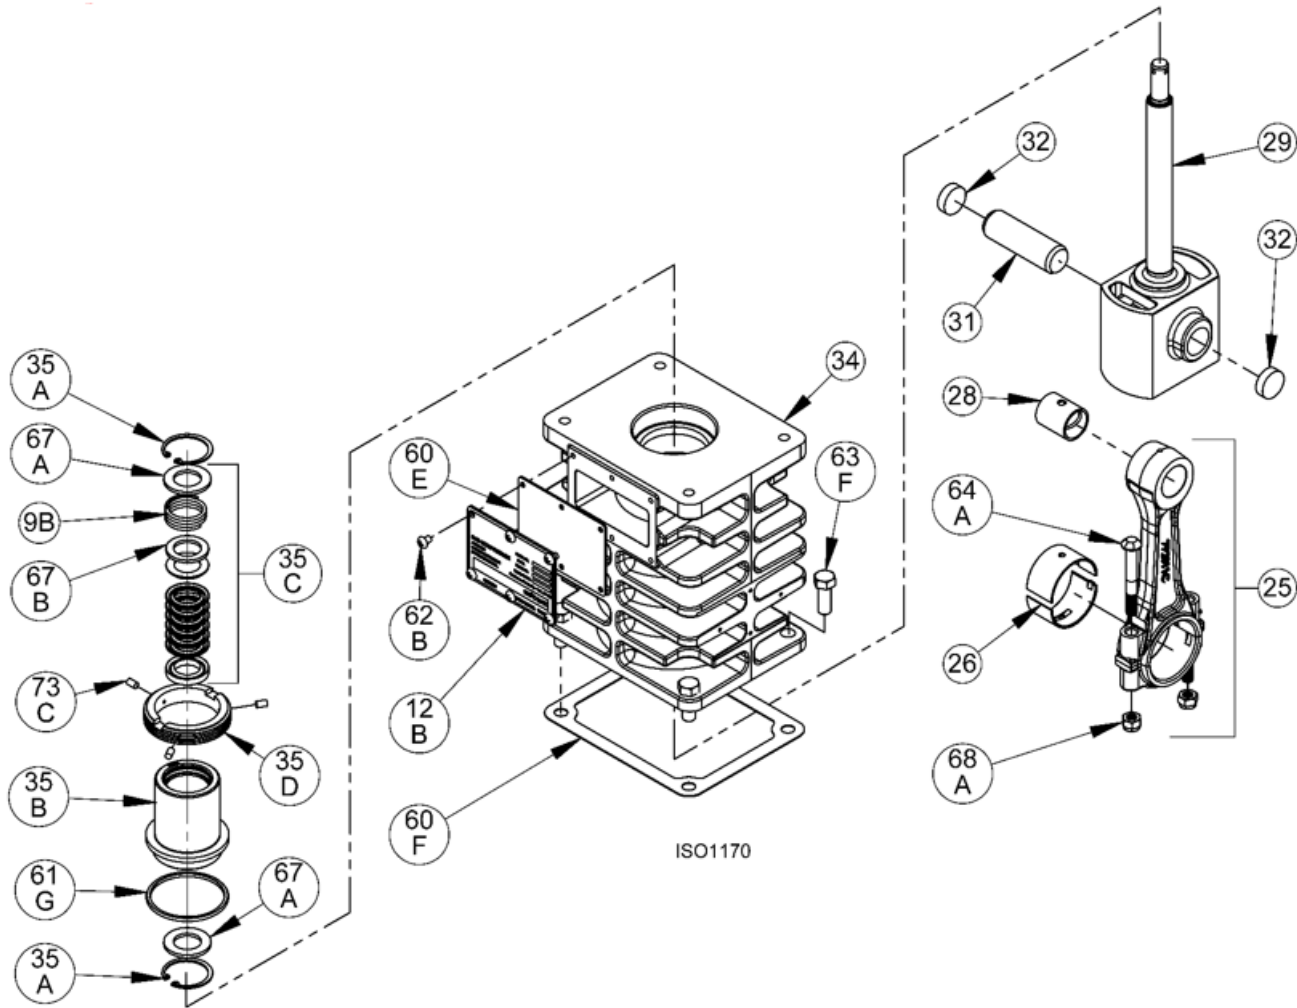

Crosshead Assembly: Models LB081B

Ref	Description	Qty	Part No
9B	Packing Spring	1	792077
12B	Inspection Plate	1	791217
25	Connecting Rod Assembly	1	792009
26	Connecting Rod Bearing	1	792012
28	Wrist Pin Bushing **	1	792013
29	Crosshead Assembly	1	792029
31	Wrist Pin	1	792014
32	Wrist Pin Plug	2	792178
34	Crosshead Guide	1	791291
35A	Retainer Ring	2	792088
35B	Packing Box	1	793221
35C	Packing Set	1	793499

ISO1170

Ref	Description	Qty	Part No
35D	Hold Down Ring	1	793220
60E	Gasket - Inspection Plate *	1	791292
60F	Gasket - Crankcase *	1	791221
61G	O-Ring (Buna-N) Std *	1	792125
62B	Machine Screw - Inspection Plate	6	793096
63F	Capscrew - Hex Hd	4	792093
64A	Connecting Rod Bolt	2	792006
67A	Washer - Packing Box	2	792083
67B	Washer - Packing Spring	1	792087
68A	Connecting Rod Bolt Nut	2	792005
73C	Lock Plug *	3	792030

* Included in Gasket Sets

** Must be honed after installing