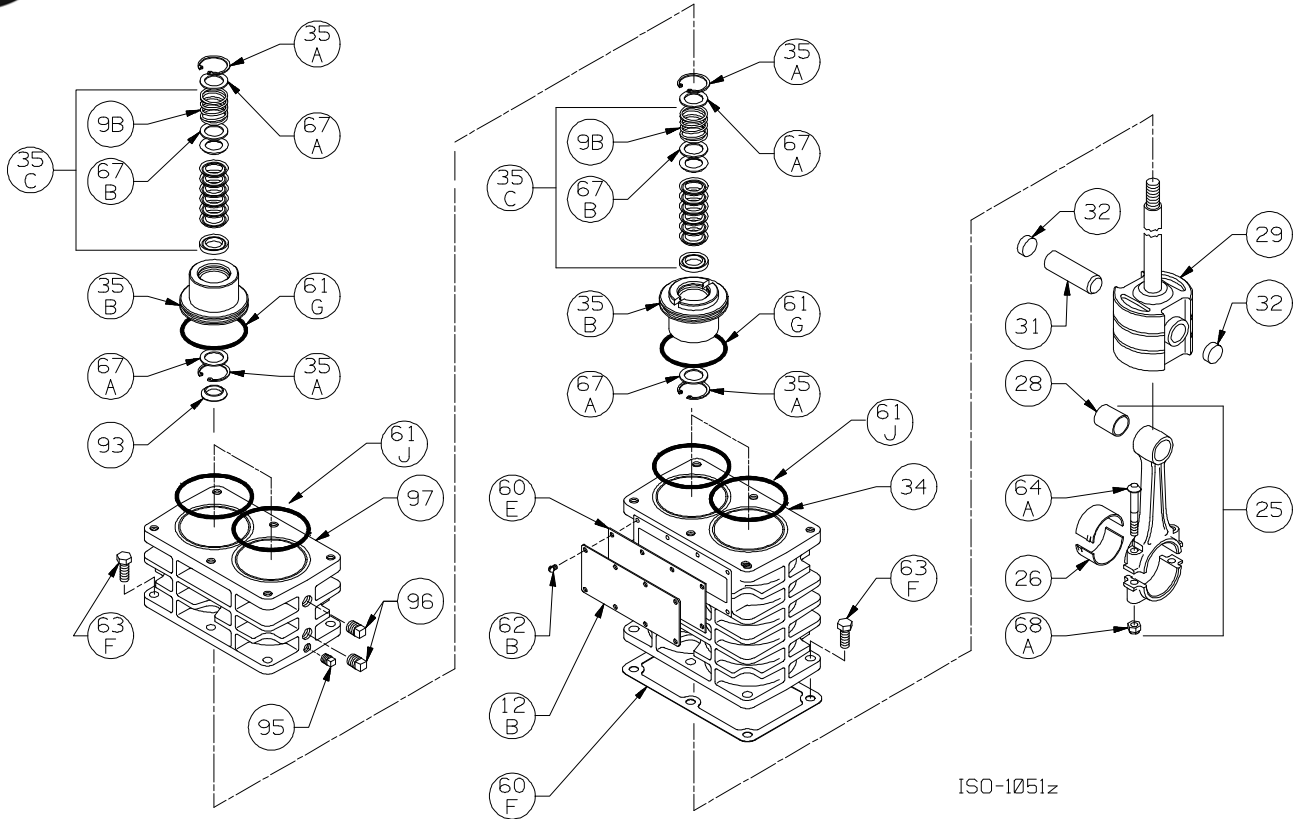

Ref	Description	Qty	Part No
18B	Bearing Cone (Inboard)	1	793142
19	Orifice	2	792146
20	Bearing Cover Plate	1	793137
21	Oil Seal	1	793143
22A	Bearing Adjustment Shim Kit	1	793133
23	Key	1	793167
57	Flywheel Assembly	1	793128
60A	Gasket - Oil Screen *	1	792136
60B	Gasket - Oil Screen Plug *	1	792123
60C	Gasket - Inspection Plate *	1	793122
60D	Gasket - Bearing Carrier Assembly *	1	793124
61A	O-Ring - Oil Screen *	1	792175
61C	O-Ring - Adjusting Screw *	1	792168
61D	O-Ring - Oil Bayonet *	1	792174
61E	O-Ring - Oil Pump Cover *	1	792186
61F	O-Ring - Breather Cap *	1	792173
61N	O-Ring - Oil Pump Shaft *	1	792174
63C	Capscrew - Hex Hd	6	793116
63E	Capscrew - Hex Hd	4	793158
63U	Capscrew - Hex Hd	6	792093
73A	Pipe Plug	1	792166

* Included in Gasket Sets

ISO-1094

Oil Pump Detail: Models LB161, LB162,
LB361, LB361A, LB362, LB362A, LB362B
LB601, LB601A, LB602, LB602A

S1094

Ref	Description	Qty	Part No
2B	Oil Filter (Package of 6)	1	790004
5A	Oil Pump Kit (w/ 61E, 61N) LB161, LB162, LB361, LB361A, LB362, LB362A, LB362B LB601, LB601A, LB602, LB602A	1	798855
		1	798856
7	Oil Pressure Gauge	1	790012
14	Oil Pump Cover	1	792181
	Oil Pump Cover - For Filter		790001
30	Oil Filter Fitting	1	790002
61E	O-Ring - Oil Pump Cover *	1	792186
61N	O-Ring - Oil Pump Shaft *	1	792174

* Included in Gasket Sets

Crosshead Assembly: Model LB362

Ref	Description	Qty	Part No
9B	Packing Spring	4	792077
12B	Inspection Plate	1	793093
25	Connecting Rod Assembly	2	793009
26	Connecting Rod Bearing	2	793002
28	Wrist Pin Bushing **	2	793003
29	Crosshead Assembly	2	793429
31	Wrist Pin	2	793004
32	Wrist Pin Plug	4	792178
34	Crosshead Guide	1	793491
35A	Retainer Ring	8	792088
35B	Packing Box	4	793481
35C	Packing Set	4	793499
60E	Gasket - Inspection Plate *	1	793092
60F	Gasket - Crankcase *	1	793121