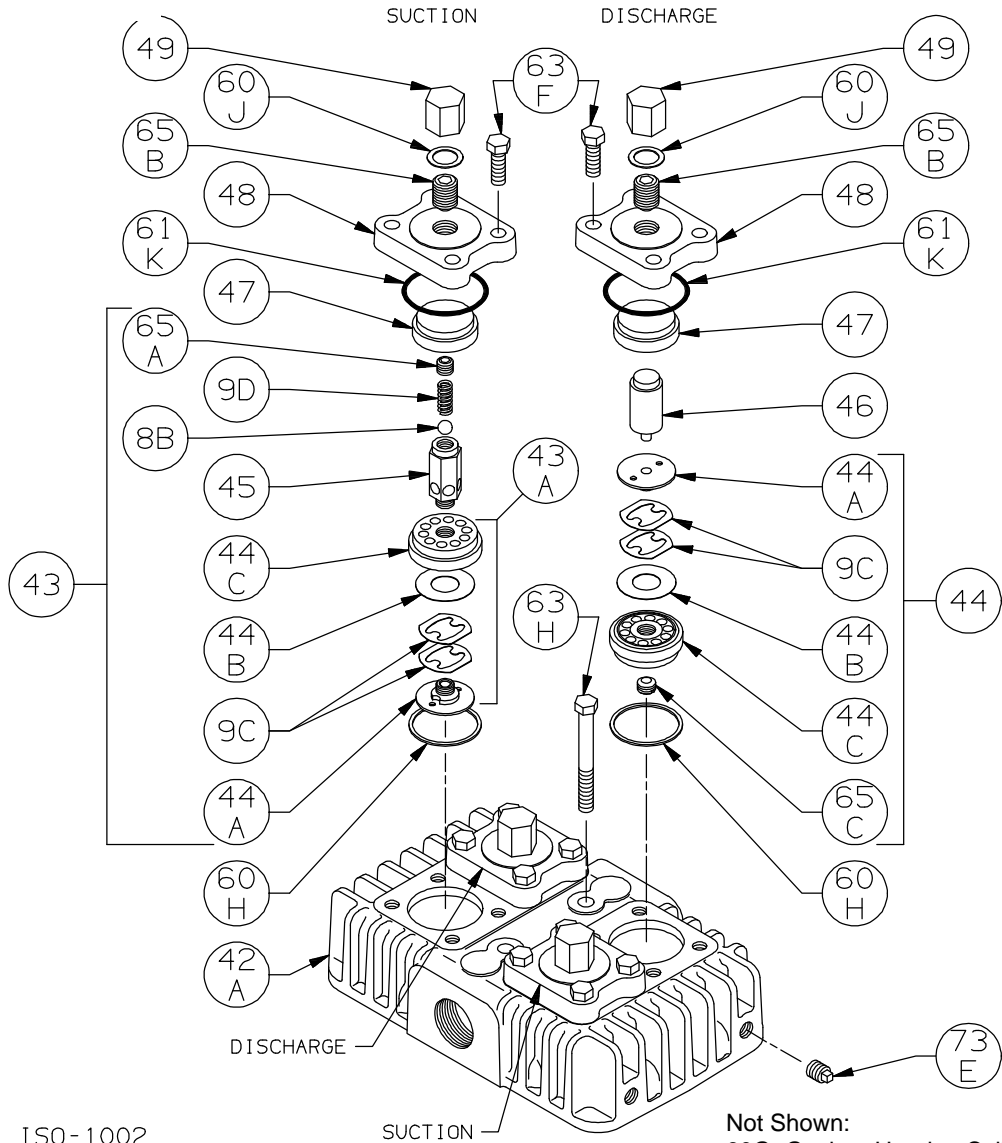

ISO-1002

SUCTION

Not Shown:
60G Gasket, Head to Cylinder
60K Gasket, Center Head Bolt

Head Assembly: Models LB361, LB362 and LB362A

ISO1002

Ref	Description	Qty	Part No
8B	Liquid Relief Valve Ball	2	792042
9C	Valve Spring	8	793038
9D	Liquid Relief Valve Spring	2	792045
42A	Head	1	793111
43	Suction Valve Assembly	2	793269
43A	Valve Sub-Assembly	—	793259
44	Discharge Valve Assembly	2	793279
44A	Valve Bumper	4	793235
44B	Valve Disc	4	793037
44C	Valve Body	4	793236
45	Liquid Relief Valve Body	2	793046
46	Post	2	793034
47	Valve Spacer	4	793061
48	Valve Cover Plate	4	793071

Ref	Description	Qty	Part No
49	Valve Cap	4	793072
60G	Gasket, Head to Cylinder *	1	793112
60K	Gasket, Center Head Bolt *	2	793113
60H	Gasket - Valve *	4	793107
60J	Gasket - Valve Cap *	4	793108
61K	O-Ring *	4	793114
63F	Capscrew - Hex Hd	16	793094
63H	Capscrew - Hex Hd	2	793115
65A	Liquid Relief Valve Screw	2	793054
65B	Valve Holddown Screw	4	793068
65C	Screw	2	793234
73E	Pipe Plug	2	793498

* Included in Gasket Sets