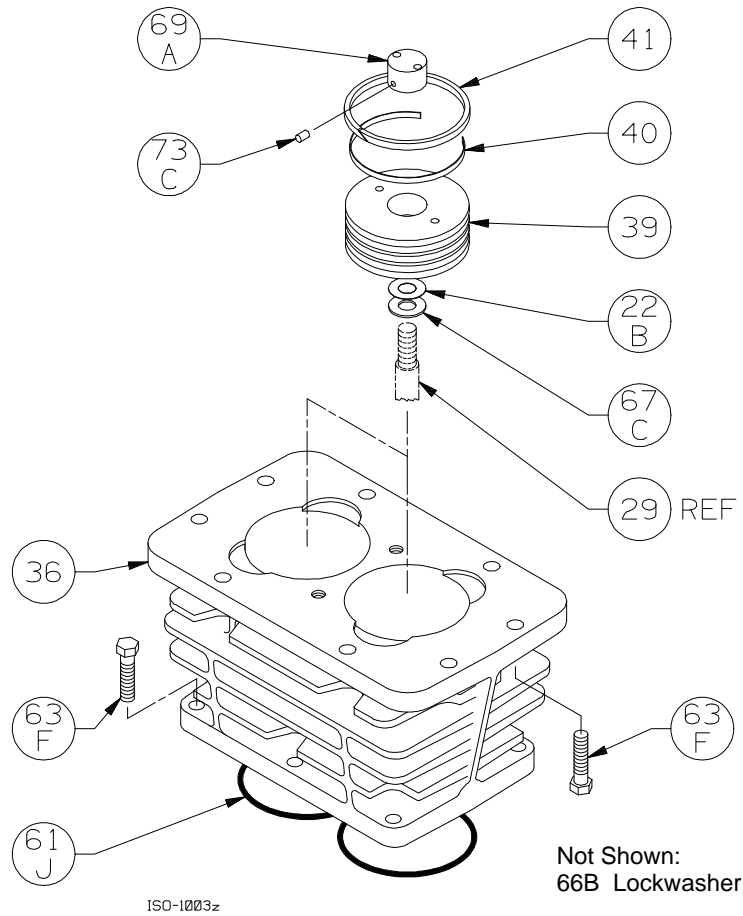

Cylinder Assembly:
Models LB361, LB362 and LB362A

ISO1003z

Ref	Description	Qty	Part No
22B	Piston Shim - 0.015	AR	792034
	Piston Shim - 0.007	AR	792050
36	Cylinder		
	Models LB361, LB362A	1	793101
	Model LB362	1	793401
39	Piston	2	793021
40	Expander	6	793012
41	Piston Ring	6	793008
61J	O-Ring *	2	793177
63F	Capscrew - Hex Hd	14	793094
66B	Lockwasher	14	793095
67C	Thrust Washer	2	792033
69A	Piston Nut	2	793022
73C	Lock Plug *	4	793028

* Included in Gasket Sets