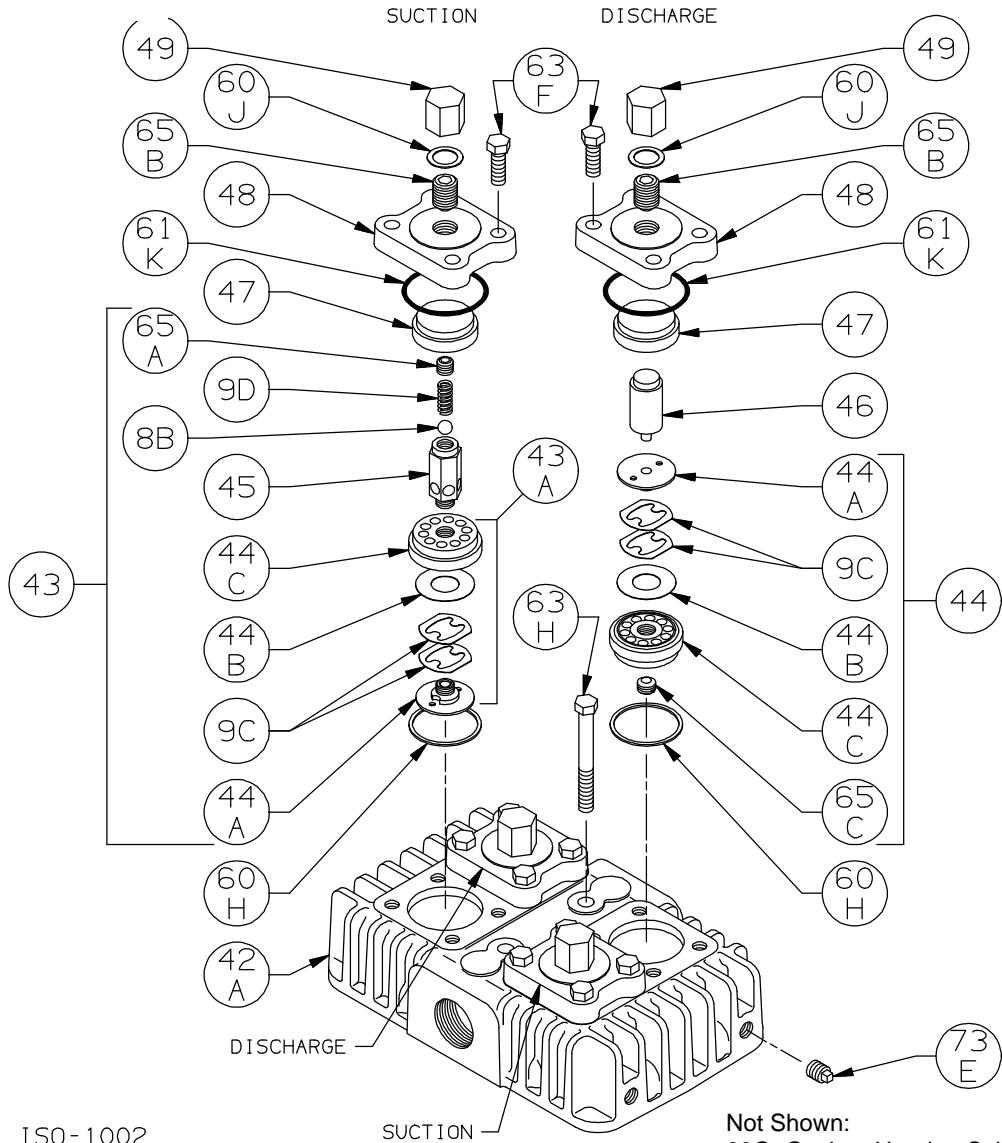

ISO-1002

SUCTION

Not Shown:
60G Gasket, Head to Cylinder
60K Gasket, Center Head Bolt

Head Assembly: Models LB361, LB362 and LB362A

ISO1002

Ref	Description	Qty	Part No
8B	Liquid Relief Valve Ball	2	792042
9C	Valve Spring	8	793038
9D	Liquid Relief Valve Spring	2	792045
42A	Head	1	793111
43	Suction Valve Assembly	2	793269
43A	Valve Sub-Assembly	—	793259
44	Discharge Valve Assembly	2	793279
44A	Valve Bumper	4	793235
44B	Valve Disc	4	793037
44C	Valve Body	4	793236
45	Liquid Relief Valve Body	2	793046
46	Post	2	793034
47	Valve Spacer	4	793061
48	Valve Cover Plate	4	793071

Ref	Description	Qty	Part No
49	Valve Cap	4	793072
60G	Gasket, Head to Cylinder *	1	793112
60K	Gasket, Center Head Bolt *	2	793113
60H	Gasket - Valve *	4	793107
60J	Gasket - Valve Cap *	4	793108
61K	O-Ring *	4	793114
63F	Capscrew - Hex Hd	16	793094
63H	Capscrew - Hex Hd	2	793115
65A	Liquid Relief Valve Screw	2	793054
65B	Valve Holddown Screw	4	793068
65C	Screw	2	793234
73E	Pipe Plug	2	793498

* Included in Gasket Sets