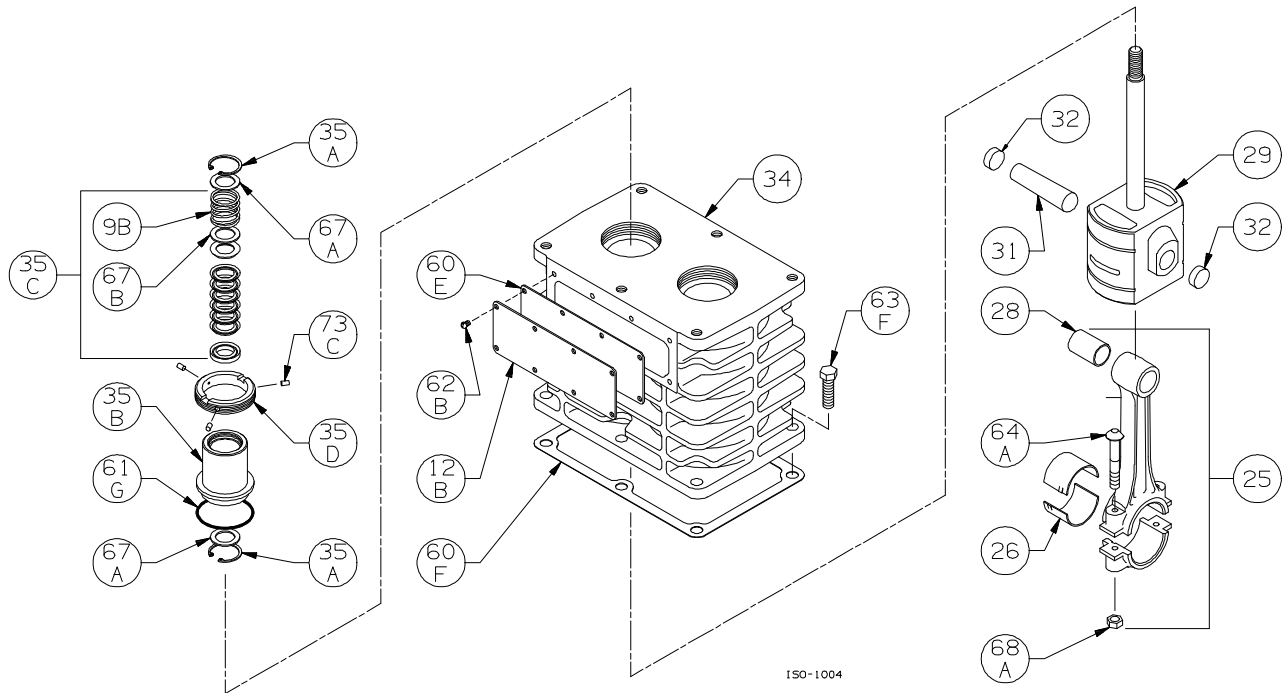

Ref	Description	Qty	Part No
18B	Bearing Cone (Inboard)	1	793142
19	Orifice	2	792146
20	Bearing Cover Plate	1	793137
21	Oil Seal	1	793143
22A	Bearing Adjustment Shim Kit	1	793133
23	Key	1	793167
57	Flywheel Assembly	1	793128
60A	Gasket - Oil Screen *	1	792136
60B	Gasket - Oil Screen Plug *	1	792123
60C	Gasket - Inspection Plate *	1	793122
60D	Gasket - Bearing Carrier Assembly *	1	793124
61A	O-Ring - Oil Screen *	1	792175
61C	O-Ring - Adjusting Screw *	1	792168
61D	O-Ring - Oil Bayonet *	1	792174
61E	O-Ring - Oil Pump Cover *	1	792186
61F	O-Ring - Breather Cap *	1	792173
61N	O-Ring - Oil Pump Shaft *	1	792174
63C	Capscrew - Hex Hd	6	793116
63E	Capscrew - Hex Hd	4	793158
63U	Capscrew - Hex Hd	6	792093
73A	Pipe Plug	1	792166

* Included in Gasket Sets

ISO-1094

Oil Pump Detail: Models LB161, LB162,
LB361, LB361A, LB362, LB362A, LB362B
LB601, LB601A, LB602, LB602A

S1094

Ref	Description	Qty	Part No
2B	Oil Filter (Package of 6)	1	790004
5A	Oil Pump Kit (w/ 61E, 61N) LB161, LB162, LB361, LB361A, LB362, LB362A, LB362B LB601, LB601A, LB602, LB602A	1	798855
		1	798856
7	Oil Pressure Gauge	1	790012
14	Oil Pump Cover	1	792181
	Oil Pump Cover - For Filter		790001
30	Oil Filter Fitting	1	790002
61E	O-Ring - Oil Pump Cover *	1	792186
61N	O-Ring - Oil Pump Shaft *	1	792174

* Included in Gasket Sets

ISO-1004

Crosshead Assembly: Models LB361, LB361A, LB361B

ISO1004

Ref	Description	Qty	Part No
9B	Packing Spring	2	792077
12B	Inspection Plate	1	793093
25	Connecting Rod Assembly	2	793009
26	Connecting Rod Bearing	2	793002
28	Wrist Pin Bushing **	2	793003
29	Crosshead Assembly	2	793029
31	Wrist Pin	2	793004
32	Wrist Pin Plug	4	792178
34	Crosshead Guide	1	793091
35A	Retainer Ring	4	792088
35B	Packing Box	2	793221
35C	Packing Set	2	793499