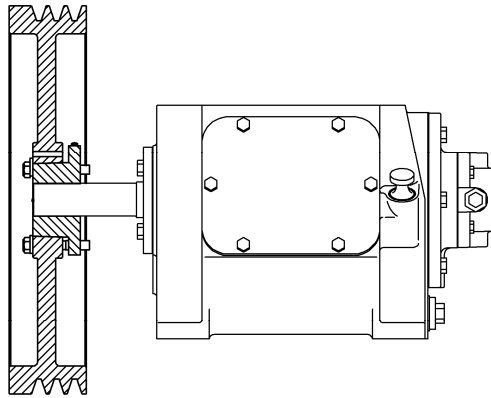

MODELS:

HD361C, HD361B
HD362C, HD362B
HD363C, HD363B
HD372C, HD372B
HD373C, HD373B

HDS362C
HDS372C

HDL322C, HDL323C
HDL342C, HDL342B
HDL343C, HDL343B
HDL362C, HDL362B
HDL363C, HDL363B
HDL372C, HDL372B
HDL373C, HDL373B

Ref	Description	Qty	Part No
23	Key	1	793167
55A	Hub	1	790143
57	Flywheel Assembly	1	793047
57A	Flywheel	1	792197

Note: Earlier HD372C, HD372, HD373C and HD373B air-cooled compressors had a fan fitted to the flywheel.