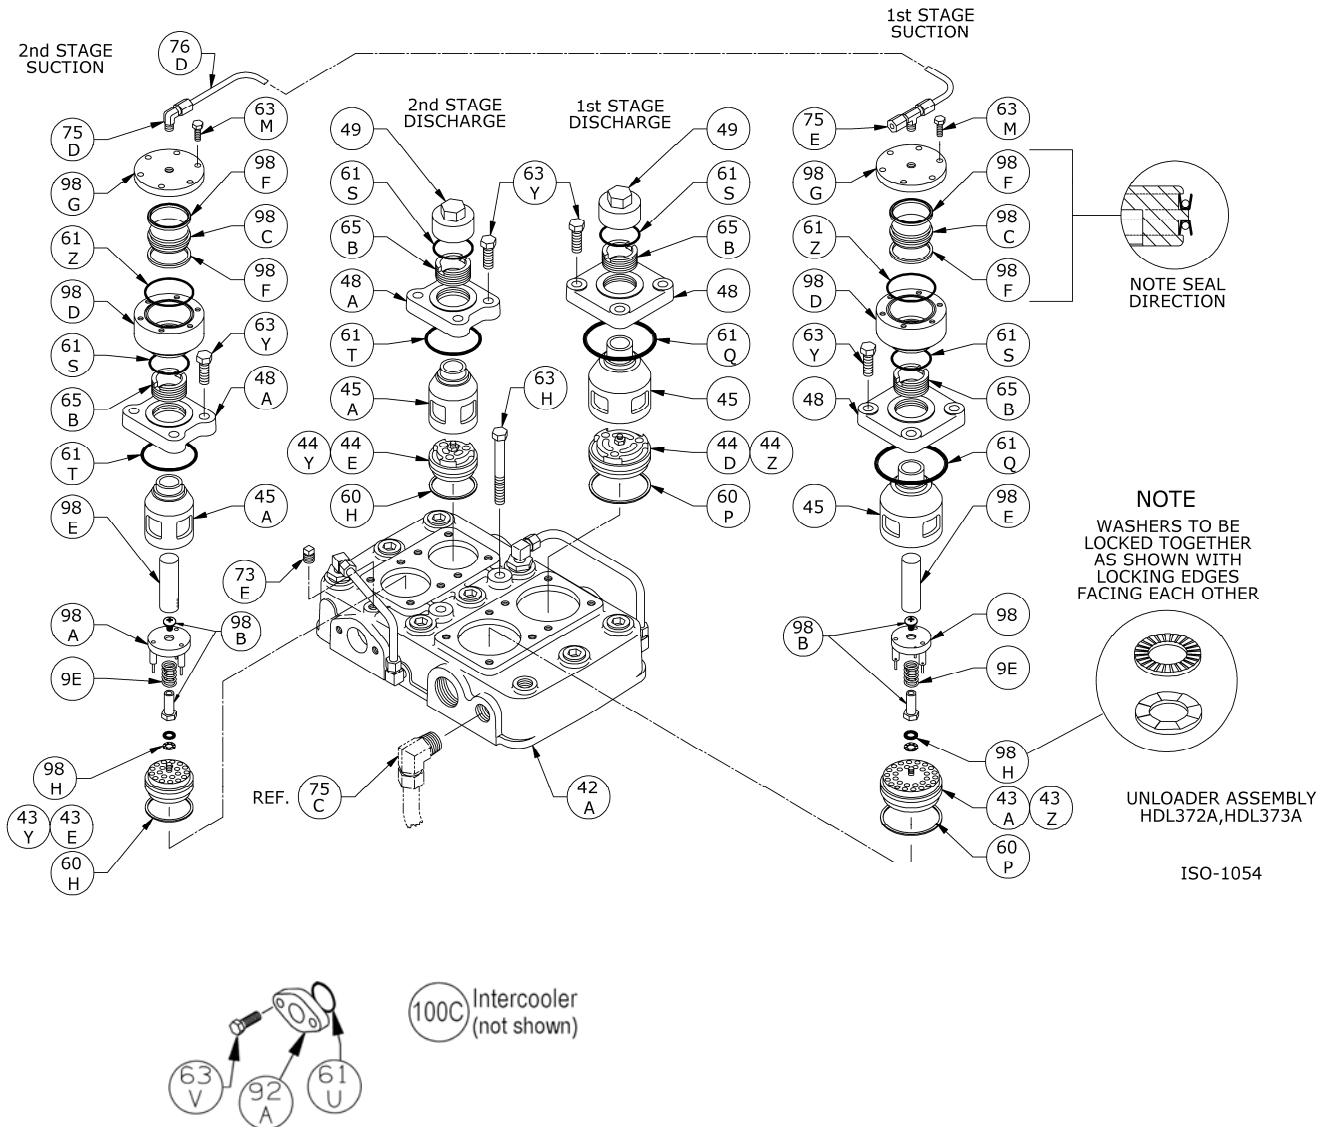

Head Assembly with Unloaders: Models HDL372C, HDL372B, HDL372A, HDL373C, HDL373B

Over.....

Head Assembly with Unloaders: Models HDL372C, HDL372B, HDL372A, HDL373C, HDL373B

ISO1054

Ref	Description	Qty	Part No
9E	Unloader Spring	2	793293
42A	Head Head TNT-12	1	793700 792823
43A	Suction Valve Assembly Suction Valve Assembly TNT-12 Suction Valve Assy, Stainless Steel	1	793659 792872 793629
43E	Suction Valve Assembly Suction Valve Assembly TNT-12 Suction Valve Assy, Stainless Steel	1	793459 792870 793439
43Y	Valve Repair Kit - For 793459/793479 Valve Repair Kit - For 793439		793460 793440
43Z	Valve Repair Kit - For 793659/793679 Valve Repair Kit - For 793629		793660 793630
44D	Discharge Valve Assembly Discharge Valve Assembly TNT-12 Discharge Valve Assy, Stainless Steel	1	793679 792873 793649
44E	Discharge Valve Assembly Discharge Valve Assembly TNT-12 Discharge Valve Assy, Stainless Steel	1	793479 792871 793449
44Y	Valve Repair Kit - For 793459/793479 Valve Repair Kit - For 793449		793460 793448
44Z	Valve Repair Kit - For 793659/793679 Valve Repair Kit - For 793649		793660 793650
45	Cage Cage TNT-12	2	793620 792819
45A	Cage Cage TNT-12	2	793420 792818
48	Valve Cover Plate Valve Cover Plate TNT-12	2	794284 792817
48A	Valve Cover Plate Valve Cover Plate TNT-12	2	793284 792816
49	Valve Cap Valve Cap TNT-12	2	792003 792804
60H	Gasket - Valve *	2	793202
60P	Gasket - Valve *	2	794198
61Q	O-Ring (Buna-N) Std * O-Ring (FKM) * O-Ring (PTFE) * O-Ring (Neoprene) * O-Ring (Ethylene Propylene) *	2	792112 792213 792210 792110 792206

* Included in Gasket Sets

Ref	Description	Qty	Part No
61S	O-Ring (Buna-N) Std * O-Ring (FKM) * O-Ring (PTFE) * O-Ring (Neoprene) * O-Ring (Ethylene Propylene) *	4	792306 792308 792307 792309 792310
61T	O-Ring (Buna-N) Std * O-Ring (FKM) * O-Ring (PTFE) * O-Ring (Neoprene) * O-Ring (Ethylene Propylene) *	2	793114 793214 793208 793110 793205
61U	O-Ring (PTFE) Intercooler Flange *	2	793626
61Z	O-Ring (Buna-N) Std * O-Ring (FKM) * O-Ring (PTFE) * O-Ring (Neoprene) * O-Ring (Ethylene Propylene) *	2	792311 792313 792312 792314 792320
63H	Capscrew - Hex Hd	2	793115
63M	Capscrew - Hex Hd	12	790053
63Y	Capscrew - Hex Hd	16	793094
63V	Capscrew - Intercooler Flange	4	793094
65B	Valve Holddown Screw Valve Holddown Screw TNT-12	4	792002 792806
73E	Pipe Plug	1	793498
75D	Tube Elbow	1	790355
75E	Tube Tee	1	790356
76D	Tube	1	790192
92A	Intercooler Flange - 1" NPT	2	793602
98	Actuator Assembly - 1st Stage Actuator Assy. - 1st St, for SS Valve	1	794296 794298
98A	Actuator Assembly - 2nd Stage Actuator Assy. - 2nd St, for SS Valve	1	793296 793298
98B	Unloader Post w/bolt¹ Unloader Post w/bolt¹, for SS Valve	2	793291 794291
98C	Unloader Piston	2	793288
98D	Unloader Body	2	793286
98E	Unloader Plunger	2	793290
98F	Unloader Seal	4	792284
98G	Unloader Cap	2	793287
98H	Lockwasher (2 piece)	2	793473
100C	Intercooler, Water-cooled, Brass	1	² 793702

¹ Unloader Post with bolt replaces earlier style unloader post with retainer ring.

² Many compressors are supplied with custom intercoolers - please verify this PN with Blackmer prior to placing an order.