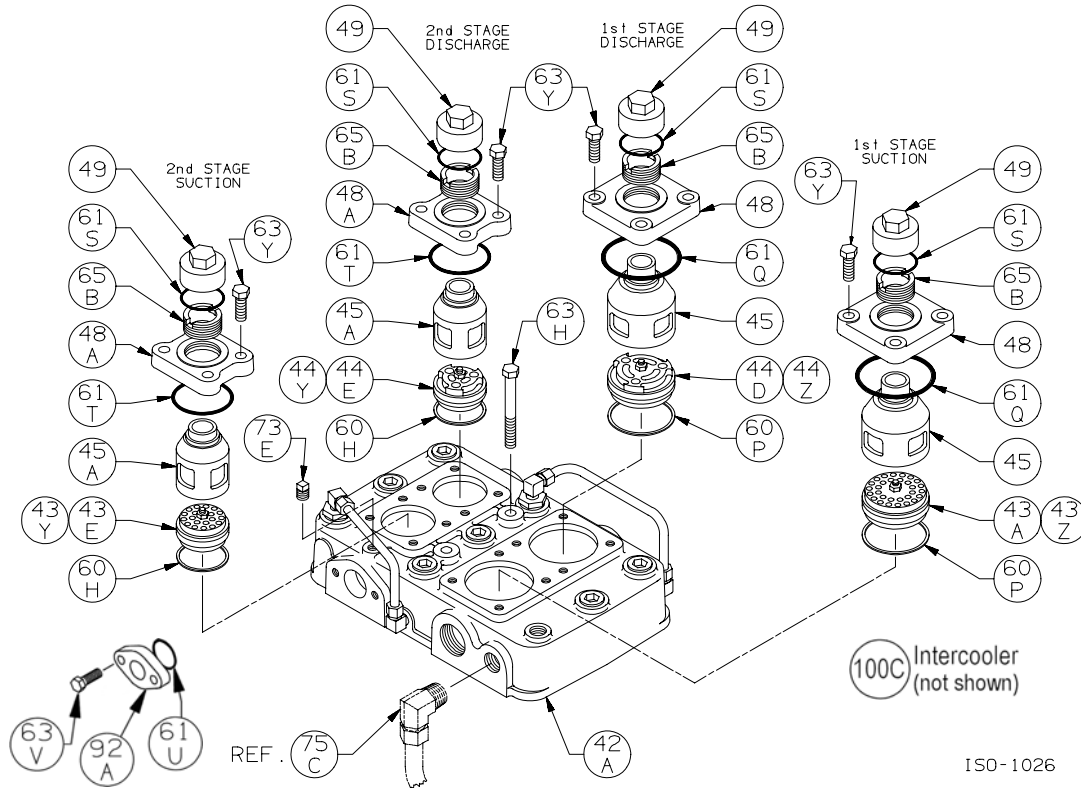

ISO-1026

Head Assembly: Models HDL372C, HDL372B, HDL372A, HDL373C, HDL373B

ISO1026

Ref	Description	Qty	Part No
42A	Head Head TNT-12	1	793700 792823
43A	Suction Valve Assembly Suction Valve Assembly TNT-12 Suction Valve Assembly, Stainless Steel	1	793659 792872 793629
43E	Suction Valve Assembly Suction Valve Assembly TNT-12 Suction Valve Assembly, Stainless Steel	1	793459 792870 793439
43Y	Valve Repair Kit - For 793459/793479 Valve Repair Kit - For 793439		793460 793440
43Z	Valve Repair Kit - For 793659/793679 Valve Repair Kit - For 793629		793660 793630
44D	Discharge Valve Assembly Discharge Valve Assembly TNT-12 Discharge Valve Assembly, Stainless Steel	1	793679 792873 793649
44E	Discharge Valve Assembly Discharge Valve Assembly TNT-12 Discharge Valve Assembly, Stainless Steel	1	793479 792871 793449
44Y	Valve Repair Kit - For 793459/793479 Valve Repair Kit - For 793449		793460 793448
44Z	Valve Repair Kit - For 793659/793679 Valve Repair Kit - For 793649		793660 793650
45	Cage Cage TNT-12	2	793620 792819
45A	Cage Cage TNT-12	2	793420 792818
48	Valve Cover Plate Valve Cover Plate TNT-12	2	794284 792817

* Included in Gasket Sets

Ref	Description	Qty	Part No
48A	Valve Cover Plate Valve Cover Plate TNT-12	2	793284 792816
49	Valve Cap Valve Cap TNT-12	4	792003 792804
60H	Gasket - Valve *	2	793202
60P	Gasket - Valve *	2	794198
61Q	O-Ring (Buna-N) Std * O-Ring (FKM) * O-Ring (PTFE) * O-Ring (Neoprene) * O-Ring (Ethylene Propylene) *	2	792112 792213 792210 792110 792206
61S	O-Ring (Buna-N) Std * O-Ring (FKM) * O-Ring (PTFE) * O-Ring (Neoprene) * O-Ring (Ethylene Propylene) *	4	792306 792308 792307 792309 792310
61T	O-Ring (Buna-N) Std * O-Ring (FKM) * O-Ring (PTFE) * O-Ring (Neoprene) * O-Ring (Ethylene Propylene) *	2	793114 793214 793208 793110 793205
61U	O-Ring (PTFE) Intercooler Flange *	2	793626
63H	Capscrew - Hex Hd	2	793115
63Y	Capscrew - Hex Hd	16	793094
63V	Capscrew - Intercooler Flange	4	793094
65B	Valve Holddown Screw Valve Holddown Screw TNT-12	4	792002 792806
73E	Pipe Plug	1	793498
92A	Intercooler Flange - 1" NPT	2	793602
100C	Intercooler, Water-cooled, Brass	1	¹ 793702

¹ Many compressors are supplied with custom intercoolers - please verify this PN with Blackmer prior to placing an order.