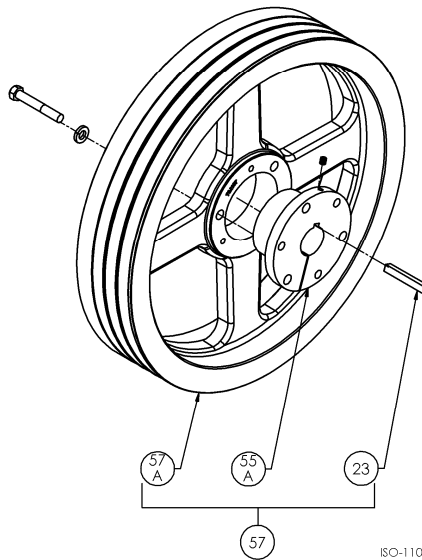

MODELS:

HD361C, HD361B
HD362C, HD362B
HD363C, HD363B
HD372C, HD372B
HD373C, HD373B

HDS362C
HDS372C

HDL322C, HDL323C
HDL342C, HDL342B
HDL343C, HDL343B
HDL362C, HDL362B
HDL363C, HDL363B
HDL372C, HDL372B
HDL373C, HDL373B

Ref	Description	Qty	Part No
23	Key	1	793167
55A	Hub	1	790143
57	Flywheel Assembly	1	793047
57A	Flywheel	1	792197

Note: Earlier HD372C, HD372, HD373C and HD373B air-cooled compressors had a fan fitted to the flywheel.