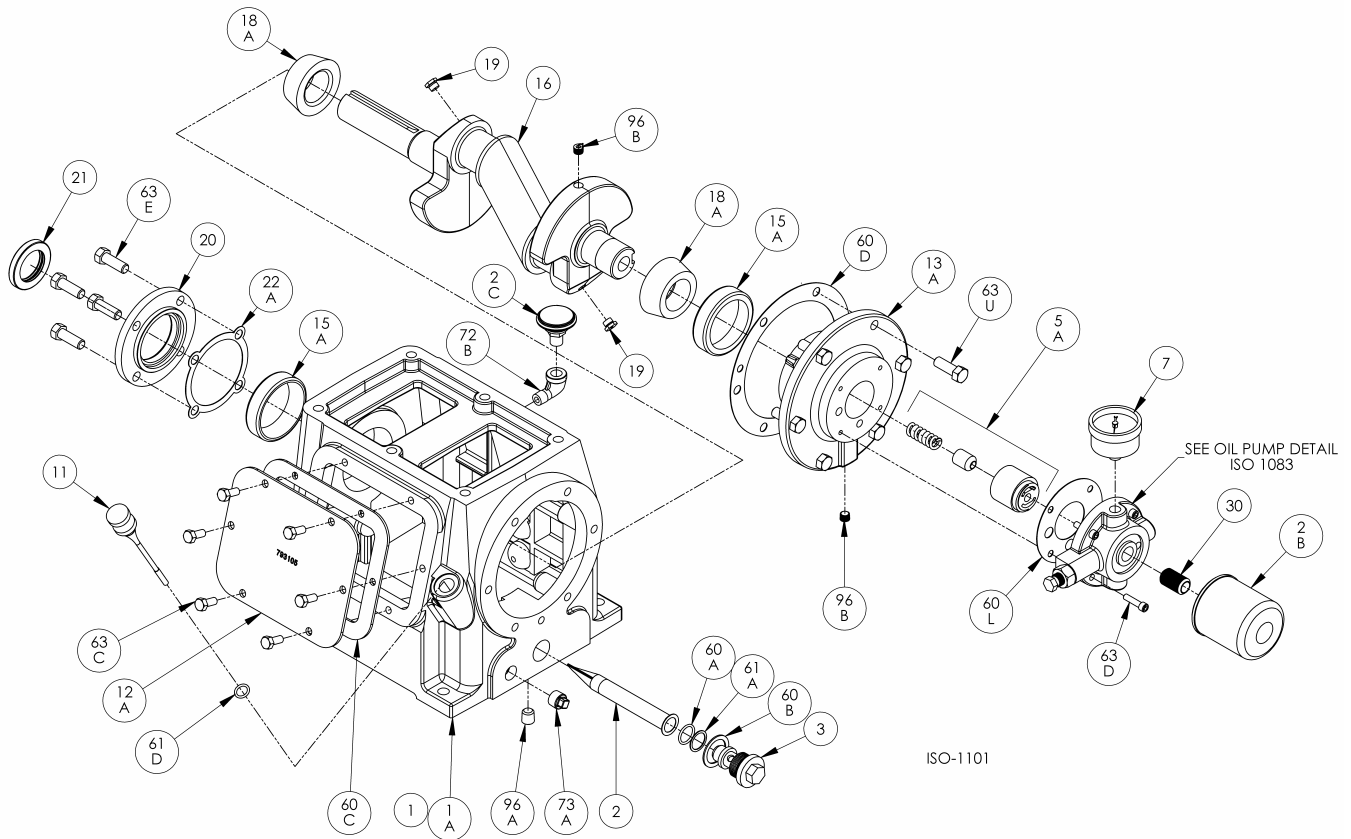

Crankcase Assembly:

Models HDL342B, HDL343B, HDL342C, HDL343C, HDL322C

HDL362B, HDL363B, HDL362C, HDL363C

HD361B, HD361C, HD362B, HD362C, HD363B, HD363C, HDS362C,

HD372B, HD372C, HD373B, HD373C, HDL372B, HDL372C, HDL373B, HDL373C, HDS372C

ISO1101

Ref	Description	Qty	Part No
1	Crankcase Assembly - Oil Filter	1	793100
	Crankcase Assembly - no Oil Filter		793103
	Crankcase Assy - Ext Shaft & Oil Filter		793171
	Crankcase Assy - Ext Shaft, no Oil Filter		793155
1A	Crankcase	1	793102
2	Oil Intake Screen	1	792135
2B	Oil Filter	1	794726
2C	Breather Filter	1	792070
3	Oil Screen Plug	1	792145
5A	Oil Pump Kit	1	794760
7	Oil Pressure Gauge	1	790012
11	Oil Bayonet Assembly	1	792162
12A	Inspection Plate	1	793105
13A	Bearing Carrier	1	793104
15A	Bearing Cup	2	793126
16	Crankshaft Assembly (w\ 18A,19,96B)	1	793157
	Crankshaft Assembly-Ext (w\ 18A,19,96B)		793191
18A	Bearing Cone	2	793142
			793142
19	Orifice	2	792146

Ref	Description	Qty	Part No
20	Bearing Cover Plate	1	793106
21	Oil Seal	1	793143
22A	Bearing Adjustment Shim Kit	1	793133
30	Oil Filter Fitting	1	794725
60A	Gasket - Oil Screen *	1	792136
60B	Gasket - Oil Screen Plug *	1	792123
60C	Gasket - Inspection Plate *	1	793122
60D	Gasket - Bearing Carrier Assembly*	1	793124
60L	Gasket - Oil Pump Cover *	1	794721
61A	O-Ring - Oil Screen *	1	792175
61D	O-Ring - Oil Bayonet *	1	792174
63C	Capscrew - Hex Hd	6	793116
63D	Capscrew - Soc Hd	4	790559
63E	Capscrew - Hex Hd	4	792093
63U	Capscrew - Hex Hd	6	792093
72B	Elbow	1	790453
73A	Pipe Plug	1	792166
96A	Pipe Plug	1	790488
96B	Pipe Plug	2	790309

* Included in Gasket Sets