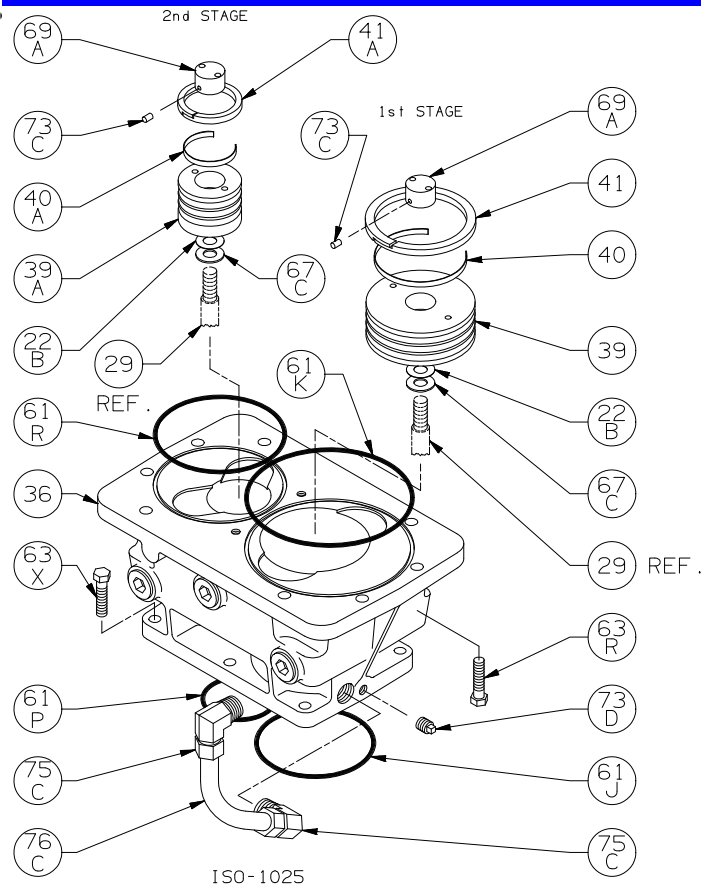

Cylinder Assembly: HDL372C, HDL372B, HDL372A, HDL373C, HDL373B

ISO1025

Ref	Description	Qty	Part No
22B	Piston Shim - 0.015	AR	792034
	Piston Shim - 0.007	AR	792050
36	Cylinder	1	793701
	Cylinder TNT-12		792822
39	Piston	1	793621
	Piston TNT-12		792813
39A	Piston Piston TNT-12	1	793622 792814
40	Expander	3	793614
40A	Expander	3	793615
41	Piston Ring – Glass/Moly Filled, Std	3	793610
	Piston Ring - Poly Filled		793612
41A	Piston Ring – Glass/Moly Filled, Std	3	793611
	Piston Ring - Poly Filled		793613
61J	O-Ring (Buna N) Std *	1	794126
	O-Ring (FKM) *		794214
	O-Ring (PTFE) *		794125
	O-Ring (Neoprene) *		794142
	O-Ring (Ethylene Propylene) *		794210
61K	O-Ring (Buna N) Std *	1	793631
	O-Ring (FKM) *		793633
	O-Ring (PTFE) *		793632
	O-Ring (Neoprene) *		793634
	O-Ring (Ethylene Propylene) *		793638

Ref	Description	Qty	Part No
61P	O-Ring (Buna N) Std *	1	794082
	O-Ring (FKM) *		794213
	O-Ring (PTFE) *		794165
	O-Ring (Neoprene) *		794090
	O-Ring (Ethylene Propylene) *		794206
61R	O-Ring (Buna N) Std *	1	793641
	O-Ring (FKM) *		793643
	O-Ring (PTFE) *		793642
	O-Ring (Neoprene) *		793644
	O-Ring (Ethylene Propylene) *		793645
63R	Capscrew - Hex Hd	8	794097
63X	Capscrew - Hex Hd	6	794096
67C	Thrust Washer	2	792033
69A	Piston Nut	2	793022
	Piston Nut TNT-12		792808
73C	Lock Plug *	4	793028
73D	Pipe Plug	1	793498
75C	Tube Elbow	2	790393
76C	Tube	1	790394

* Included in Gasket Sets