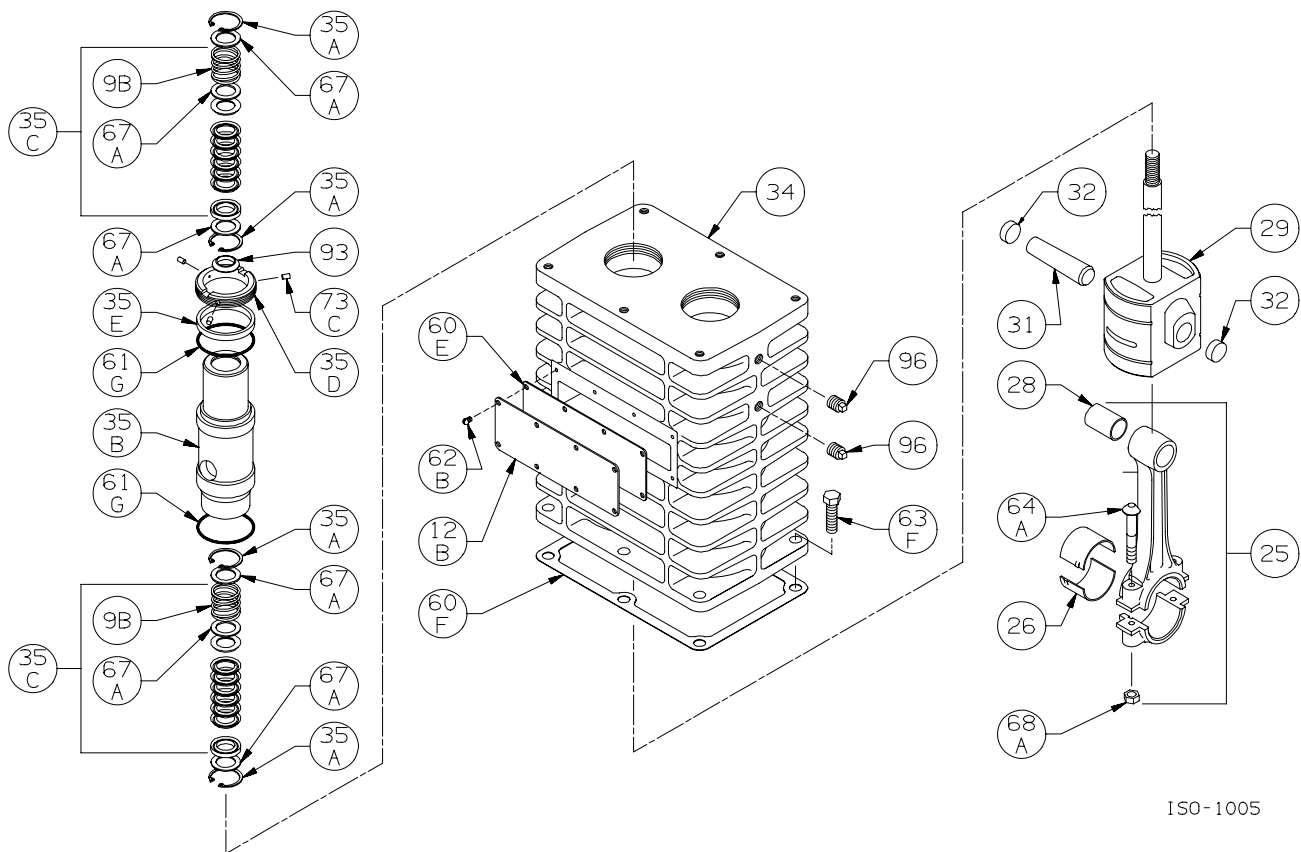

Ref	Description	Qty	Part No
20	Bearing Cover Plate	1	793106
21	Oil Seal	1	793143
22A	Bearing Adjustment Shim Kit	1	793133
30	Oil Filter Fitting	1	794725
60A	Gasket - Oil Screen *	1	792136
60B	Gasket - Oil Screen Plug *	1	792123
60C	Gasket - Inspection Plate *	1	793122
60D	Gasket - Bearing Carrier Assembly*	1	793124
60L	Gasket - Oil Pump Cover *	1	794721
61A	O-Ring - Oil Screen *	1	792175
61D	O-Ring - Oil Bayonet *	1	792174
63C	Capscrew - Hex Hd	6	793116
63D	Capscrew - Soc Hd	4	790559
63E	Capscrew - Hex Hd	4	792093
63U	Capscrew - Hex Hd	6	792093
72B	Elbow	1	790453
73A	Pipe Plug	1	792166
96A	Pipe Plug	1	790488
96B	Pipe Plug	2	790309

Ref	Description	Qty	Part No
23	Key	1	793167
55A	Hub	1	790143
57	Flywheel Assembly	1	793047
57A	Flywheel	1	792197

Note: Earlier HD372C, HD372, HD373C and HD373B air-cooled compressors had a fan fitted to the flywheel.